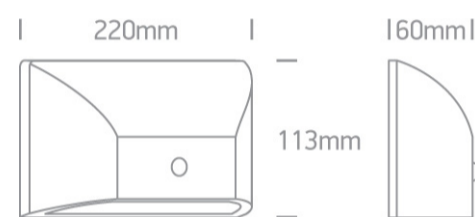

Complies with standard EN60598-1 and any other specific standards.

Downloads

Dimensions

Physical Specification

Item Group	13 Wall & Ceiling LED
Family	Down Illumination Wall Lights ABS + PC
Order Code	67396A/AN/W
Colour	Anthracite
Material	ABS
Diffuser Material	PC
Shape	Rectangular
Length	220mm
Width	113mm
Height	60mm
Surface Wall	Yes
Indoor	Yes

80

Illumination Diagram

Packing Info

Box Length

23cm

Box Width

13cm

Box Height