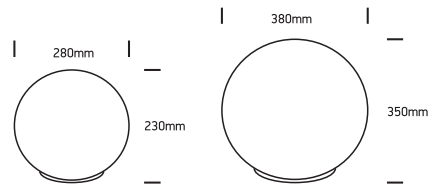

INSTALLATION MANUAL

7072, 7072A

100-240V | 20W | E27 | IP65 | Plastic

Warnings:

1. Make sure that the product is installed properly before connecting to electricity.
2. Do not cover the fitting.
3. Maintenance and installation should only be carried out by a professional electrician.