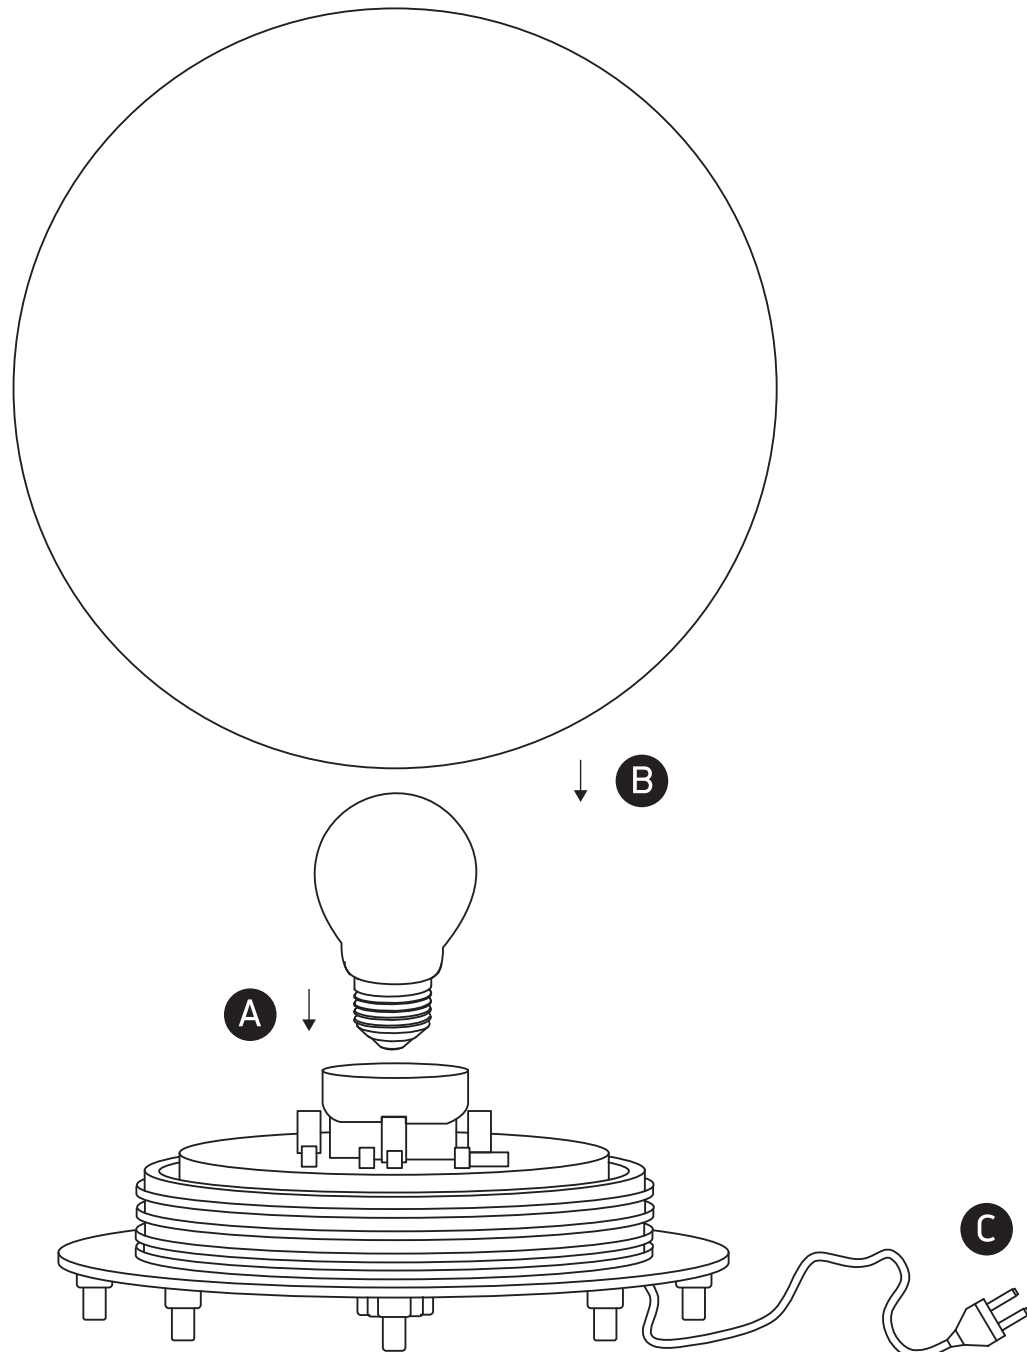

INSTALLATION MANUAL

7072, 7072A

100-240V | 20W | E27 | IP65 | Plastic

Warnings:

1. Make sure that the product is installed properly before connecting to electricity.
2. Do not cover the fitting.
3. Maintenance and installation should only be carried out by a professional electrician.