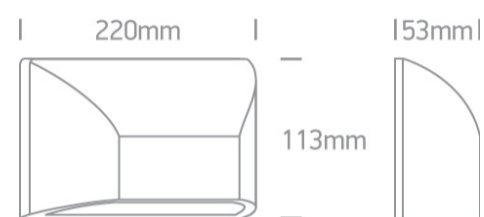

Downloads

Dimensions

Physical Specification

Item Group	13 Wall & Ceiling LED
Family	Down Illumination Wall Lights ABS + PC
Order Code	67396/W/W
Colour	White
Material	ABS
Diffuser Material	PC
Shape	Rectangular
Length	220mm
Width	113mm
Height	60mm
Surface Wall	Yes
Indoor	Yes

80

Illumination Diagram

Packing Info

Box Length

23cm

Box Width

13cm

Box Height