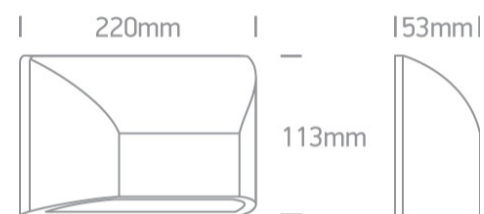

## Dimensions

## Physical Specification

Item Group	13 Wall & Ceiling LED
Family	Down Illumination Wall Lights ABS + PC
Order Code	67396/AN/W
Colour	Anthracite
Material	ABS
Diffuser Material	PC
Shape	Rectangular
Length	220mm
Width	113mm
Height	60mm
Surface Wall	Yes
Indoor	Yes