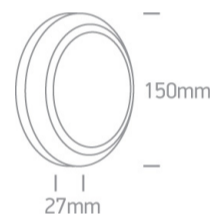

13 Wall & Ceiling LED>Outdoor General Lighting ABS + PC

67394B/W/W

3,5W LED wall light, IP65, ideal for both indoor and outdoor installation.

Complies with standard EN60598-1 and any other specific standards.

Downloads

Dimensions

Physical Specification

Item Group	13 Wall & Ceiling LED
Family	Outdoor General Lighting ABS + PC
Order Code	67394B/W/W
Colour	White
Material	ABS
Diffuser Material	PC
Shape	Circular
Height	27mm
Diameter	150mm
Surface Wall	Yes
Indoor	Yes
Outdoor	Yes

Lumen Output	250lm
--------------	-------

Light Efficiency	71,42lm/W
------------------	-----------

CRI	80
-----	----

Illumination Diagram	
----------------------	---

Packing Info

Box Length	16cm
------------	------

Box Width	16cm
-----------	------

Box Height	3,5cm
------------	-------

Box Weight	0.267kg
------------	---------

Pcs/Carton	40
------------	----

Barcode	5291889049470
---------	---------------

Certification & Warranty