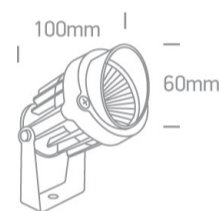

20 Garden & Underwater>LED Garden Spots

7068/B/W

6W garden spot, COB LED, IP65, supplied with spike, for garden illumination.

Complies with standard EN60598-1 and any other specific standards.

Downloads

Dimensions

Colour

Black

Material

Die Cast

Shape

Circular

Height

100mm

Diameter	60mm
Surface Ceiling	Yes
Surface Wall	Yes
Surface Floor/Ground	Yes
Outdoor	Yes
Adjustable	1 Direction
IK Rating	7

Electrical Characteristics

Gear	Built In
Fitting + Driver	
Input Voltage	220-240V
50 Hz	Yes
60 Hz	Yes
Safety Class	
Power(Watts)	6W
IP Rating	IP65
Light Source	LED built in
Dimmable	No
Cable Length	200cm
F Mark	

Packing Info

Box Length	8,5cm
Box Width	7,8cm
Box Height	17,5cm
Pcs/Carton	30
Barcode	5291889056546
HS Code	9405409900

Certification & Warranty

Warranty	2 Years
Weee Directive	Yes

switch to
one light!

one
LIGHT