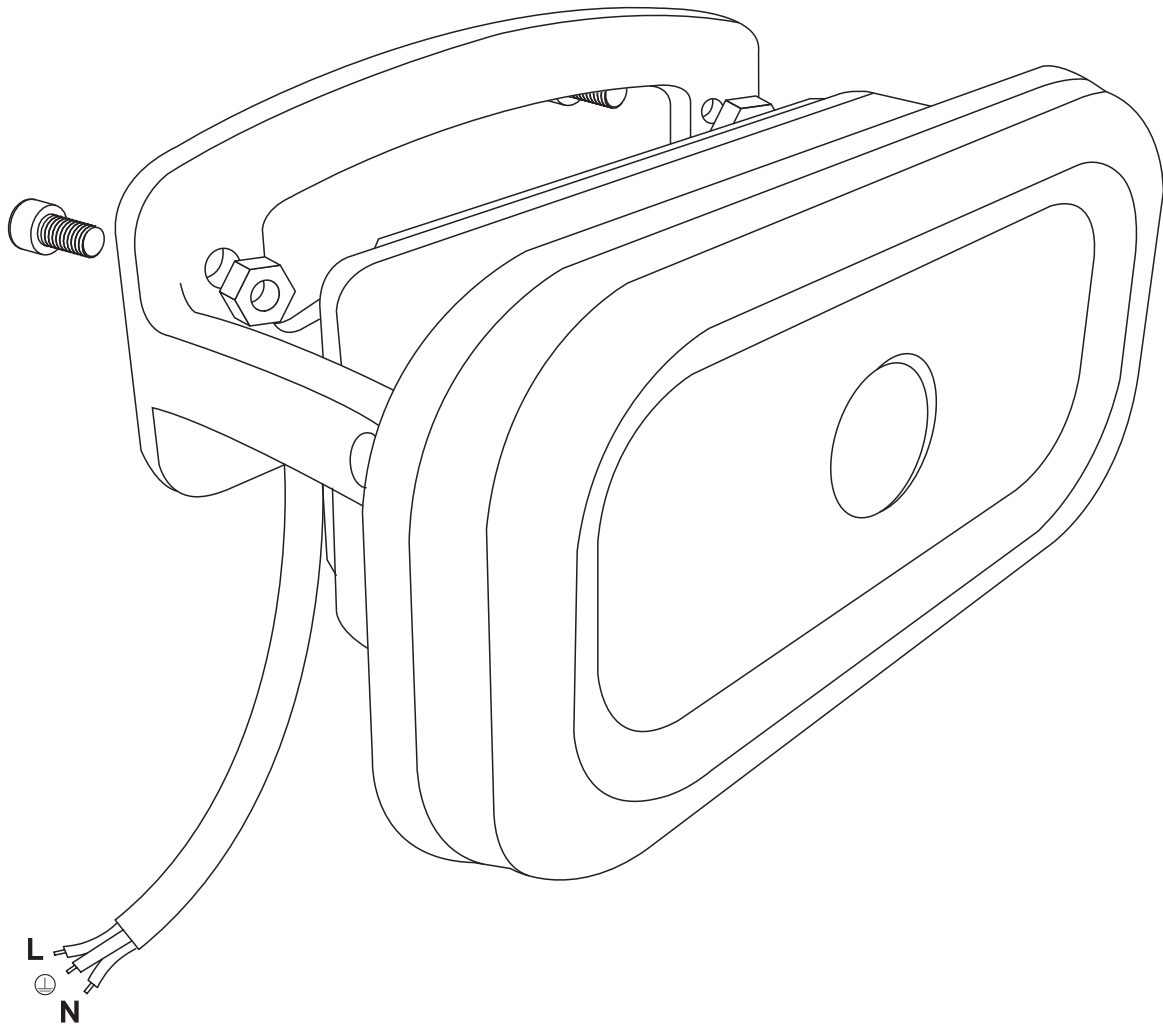

INSTALLATION MANUAL

7064, 7066

ecofloodlight

ADJUSTABLE

70
CRI

Complete with driver.

7064: 100-240V | 10W | IP65 | Die cast + plastic | Adjustable

7066: 100-240V | 30W | IP65 | Die cast + plastic | Adjustable

one
LIGHT

Warnings:

1. Make sure that the product is installed properly before connecting to electricity.
2. Do not cover the fitting.
3. Maintenance and installation should only be carried out by a professional electrician.