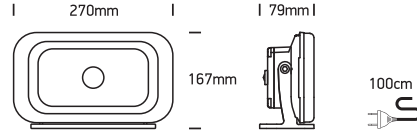

INSTALLATION MANUAL

7064, 7066

ecofloodlight

ADJUSTABLE

70
CRI

Complete with driver.

7064: 100-240V | 10W | IP65 | Die cast + plastic | Adjustable

7066: 100-240V | 30W | IP65 | Die cast + plastic | Adjustable