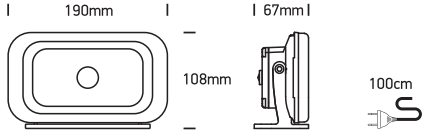

INSTALLATION MANUAL

7064, 7066

ecofloodlight

ADJUSTABLE

70
CRI

Complete with driver.

7064: 100-240V | 10W | IP65 | Die cast + plastic | Adjustable

7066: 100-240V | 30W | IP65 | Die cast + plastic | Adjustable