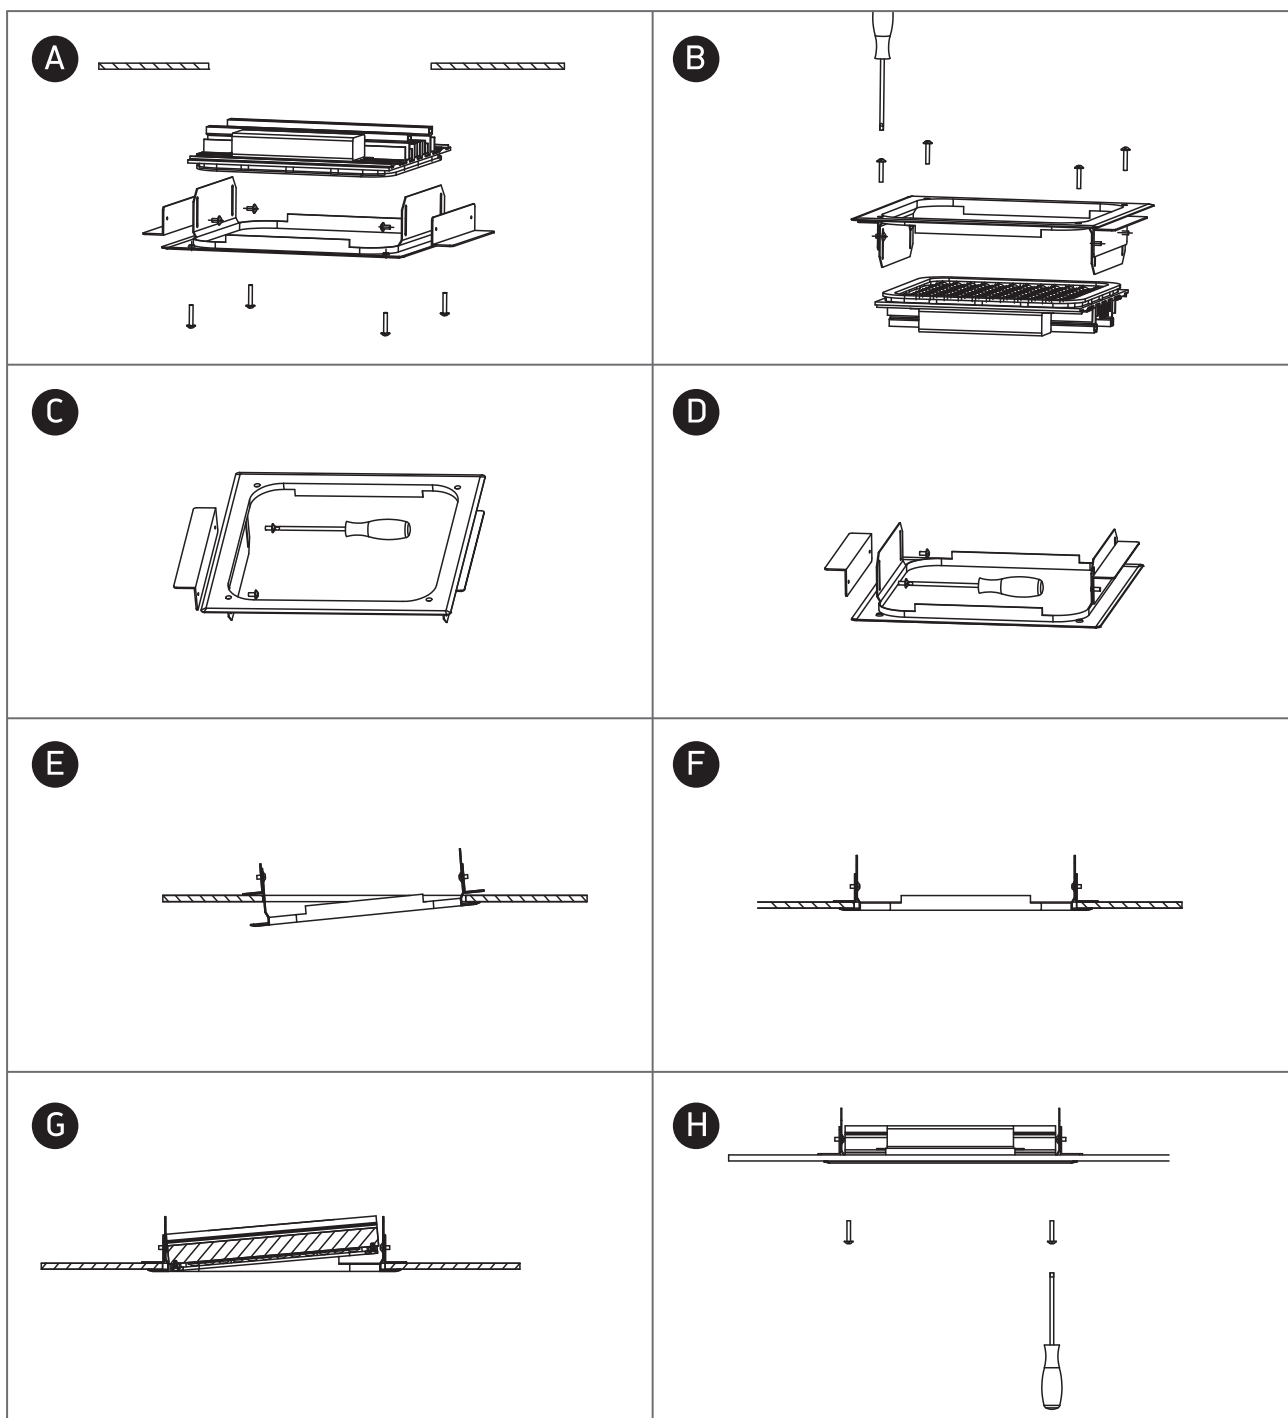

INSTALLATION MANUAL

7058R

ecolight

Ra>70

100-240V | SMD 3030 | 120W | IP65 | Aluminium

Ideal for petrol stations,
showrooms & warehouses.
Complete with driver.

one
LIGHT

Warnings: