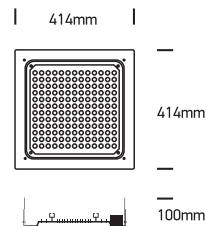

INSTALLATION MANUAL

7058R

ecolight

Ra>70

100-240V | SMD 3030 | 120W | IP65 | Aluminium

Ideal for petrol stations,
showrooms & warehouses.
Complete with driver.

one
LIGHT

Warnings: