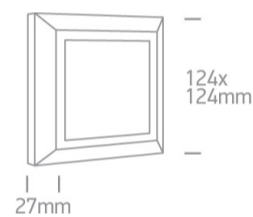

13 Wall & Ceiling LED>Outdoor General Lighting ABS + PC

67394A/W/W

3,5W LED wall light, IP65, ideal for both indoor and outdoor installation.

Complies with standard EN60598-1 and any other specific standards.

Downloads

Dimensions

Physical Specification

| | |
|-------------------|-----------------------------------|
| Item Group | 13 Wall & Ceiling LED |
| Family | Outdoor General Lighting ABS + PC |
| Order Code | 67394A/W/W |
| Colour | White |
| Material | ABS |
| Diffuser Material | PC |
| Shape | Rectangular |
| Length | 124mm |
| Width | 124mm |
| Height | 27mm |
| Surface Ceiling | Yes |
| Surface Wall | Yes |

Illumination Data

| | |
|----------------------|---|
| Colour Temperature | 3000K |
| Lumen Output | 250lm |
| Light Efficiency | 71,42lm/W |
| CRI | 80 |
| Illumination Diagram |  |

Packing Info

| | |
|------------|---------|
| Box Length | 16cm |
| Box Width | 16cm |
| Box Height | 3,5cm |
| Box Weight | 0.230kg |