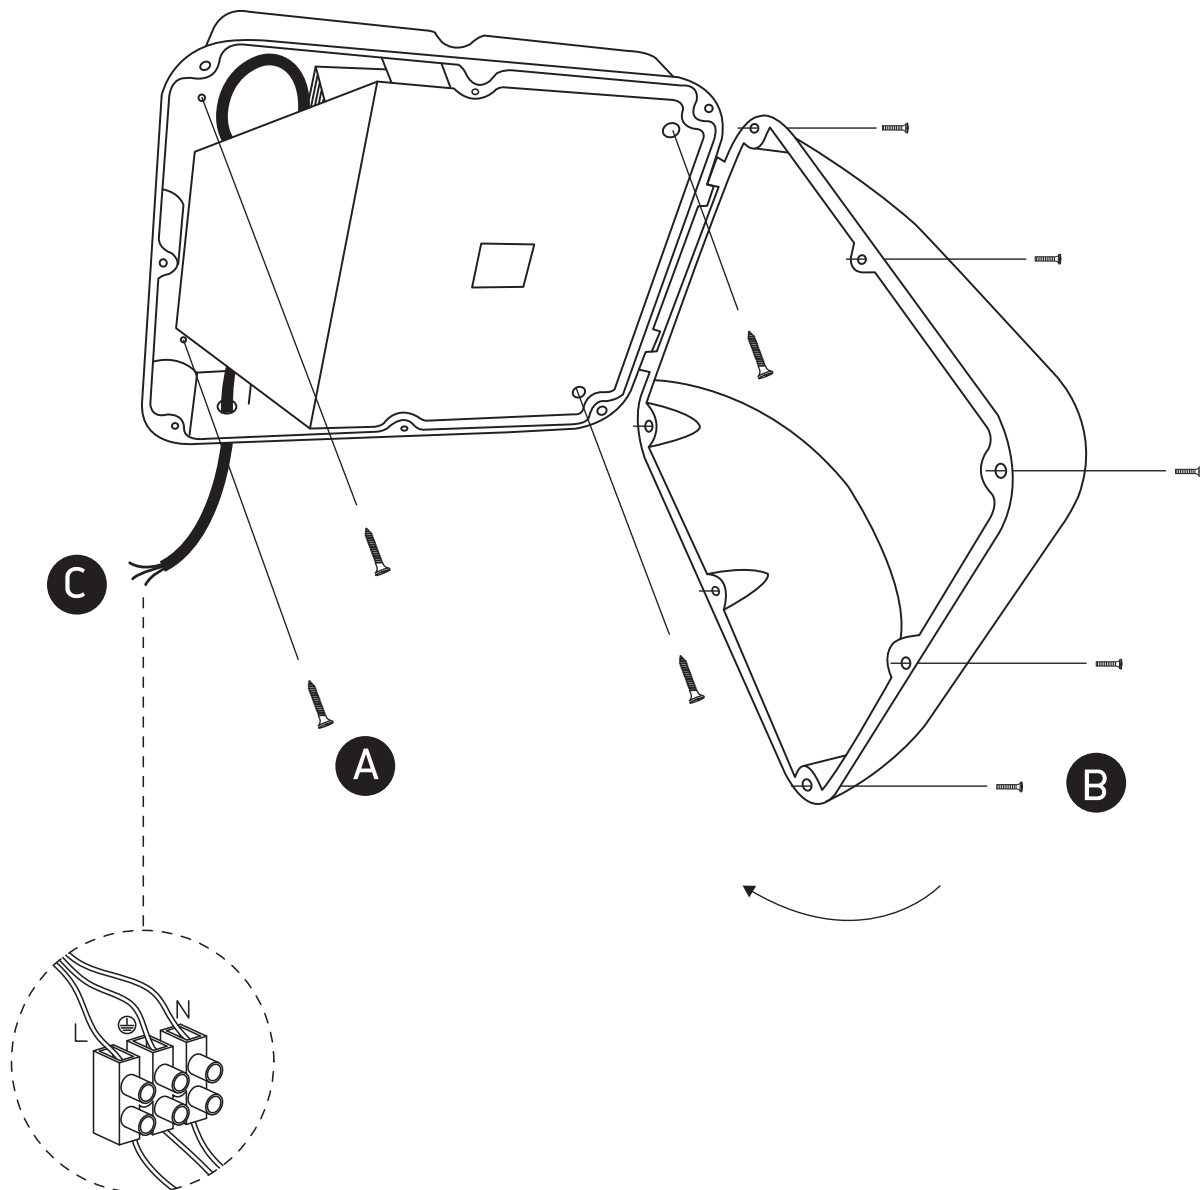

# INSTALLATION MANUAL

7056

ecolight

Ra>70

one  
LIGHT

100-240V | 50W | IP65 | Die cast

Complete with driver