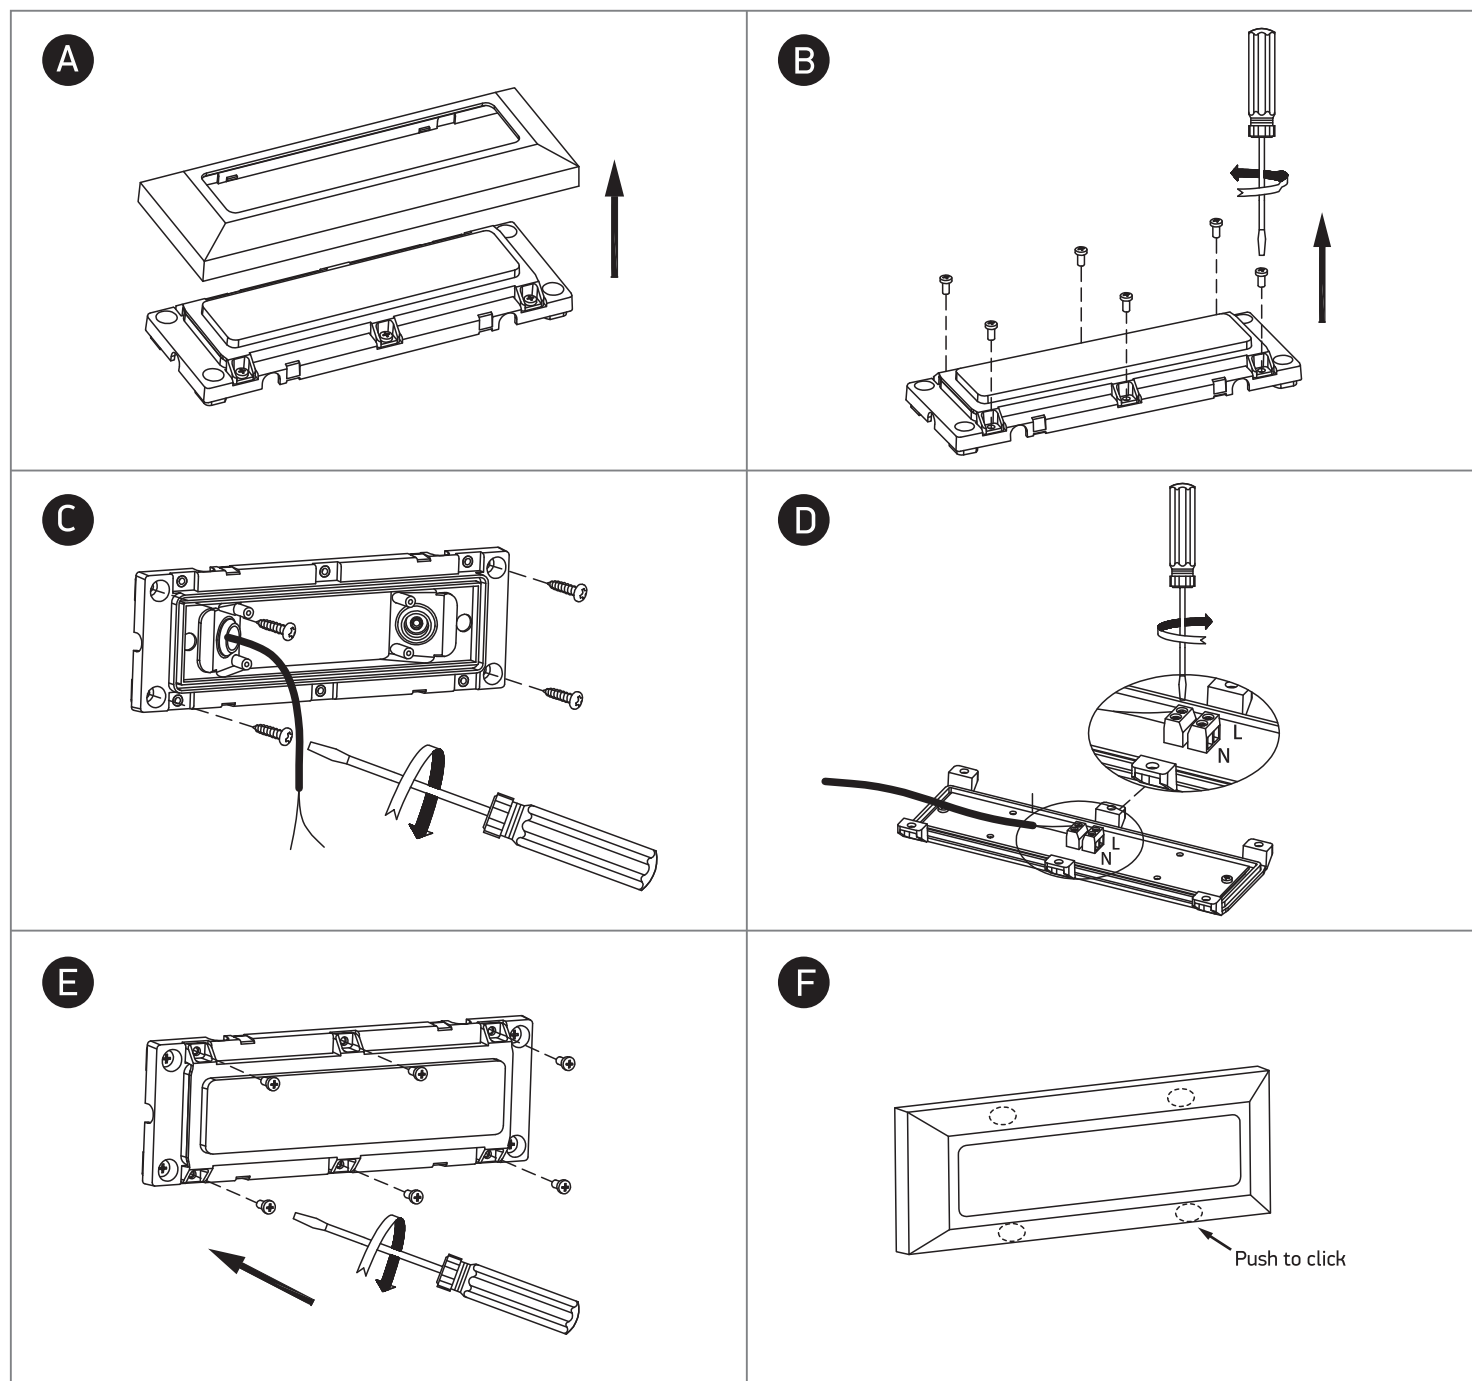

INSTALLATION MANUAL

67394

ecolight
IK⁰⁸
one
LIGHT

230V | SMD 2835 | 3,5W | IP65 | ABS + PC

AC LED

80
CRI

Warnings:

1. Make sure that the product is installed properly before connecting to electricity.
2. Do not cover the fitting.
3. Maintenance and installation should only be carried out by a professional electrician.