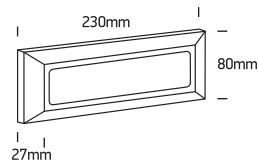

INSTALLATION MANUAL

67394

ecolight
IK⁰⁸
one
LIGHT

230V | SMD 2835 | 3,5W | IP65 | ABS + PC

AC LED

80
CRI

Warnings:

1. Make sure that the product is installed properly before connecting to electricity.
2. Do not cover the fitting.
3. Maintenance and installation should only be carried out by a professional electrician.