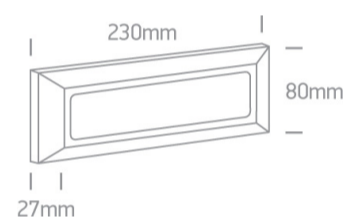

13 Wall & Ceiling LED>Outdoor General Lighting ABS + PC

67394/AN/W

3,5W LED wall light, IP65, ideal for both indoor and outdoor installation.

Complies with standard EN60598-1 and any other specific standards.

Downloads

Dimensions

Physical Specification

Item Group	13 Wall & Ceiling LED
Family	Outdoor General Lighting ABS + PC
Order Code	67394/AN/W
Colour	Anthracite
Material	ABS
Diffuser Material	PC
Shape	Rectangular
Length	230mm
Width	80mm
Height	27mm
Surface Ceiling	Yes
Surface Wall	Yes

Illumination Data

Colour Temperature	3000K
Lumen Output	250lm
Light Efficiency	71,42lm/W
CRI	80
Illumination Diagram	

Packing Info

Box Length	24cm
Box Width	9cm
Box Height	3,5cm
Box Weight	0.287kg

Pcs/Carton