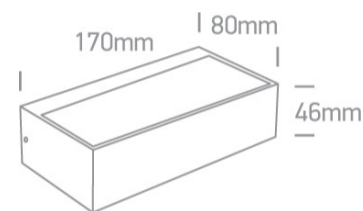

13 Wall & Ceiling LED>Outdoor Wall Up & Down Lights

67392/W/W

7W LED wall light, IP65, ideal for both indoor and outdoor installation.

Supplied with non-dimmable LED driver.

Complies with standard EN60598-1 and any other specific standards.

Downloads

Dimensions

Physical Specification

Item Group	13 Wall & Ceiling LED
Family	Outdoor Wall Up & Down Lights
Order Code	67392/W/W
Colour	White
Material	Die Cast
Shape	Rectangular
Length	170mm
Width	80mm
Height	46mm
Surface Wall	Yes
Indoor	Yes
Outdoor	Yes

Box Length
Box Width
Box Height
Box Weight
Pcs/Carton
Barcode
HS Code

18cm

9,5cm

5,5cm

0.410kg

20

5291889049074

9405114090