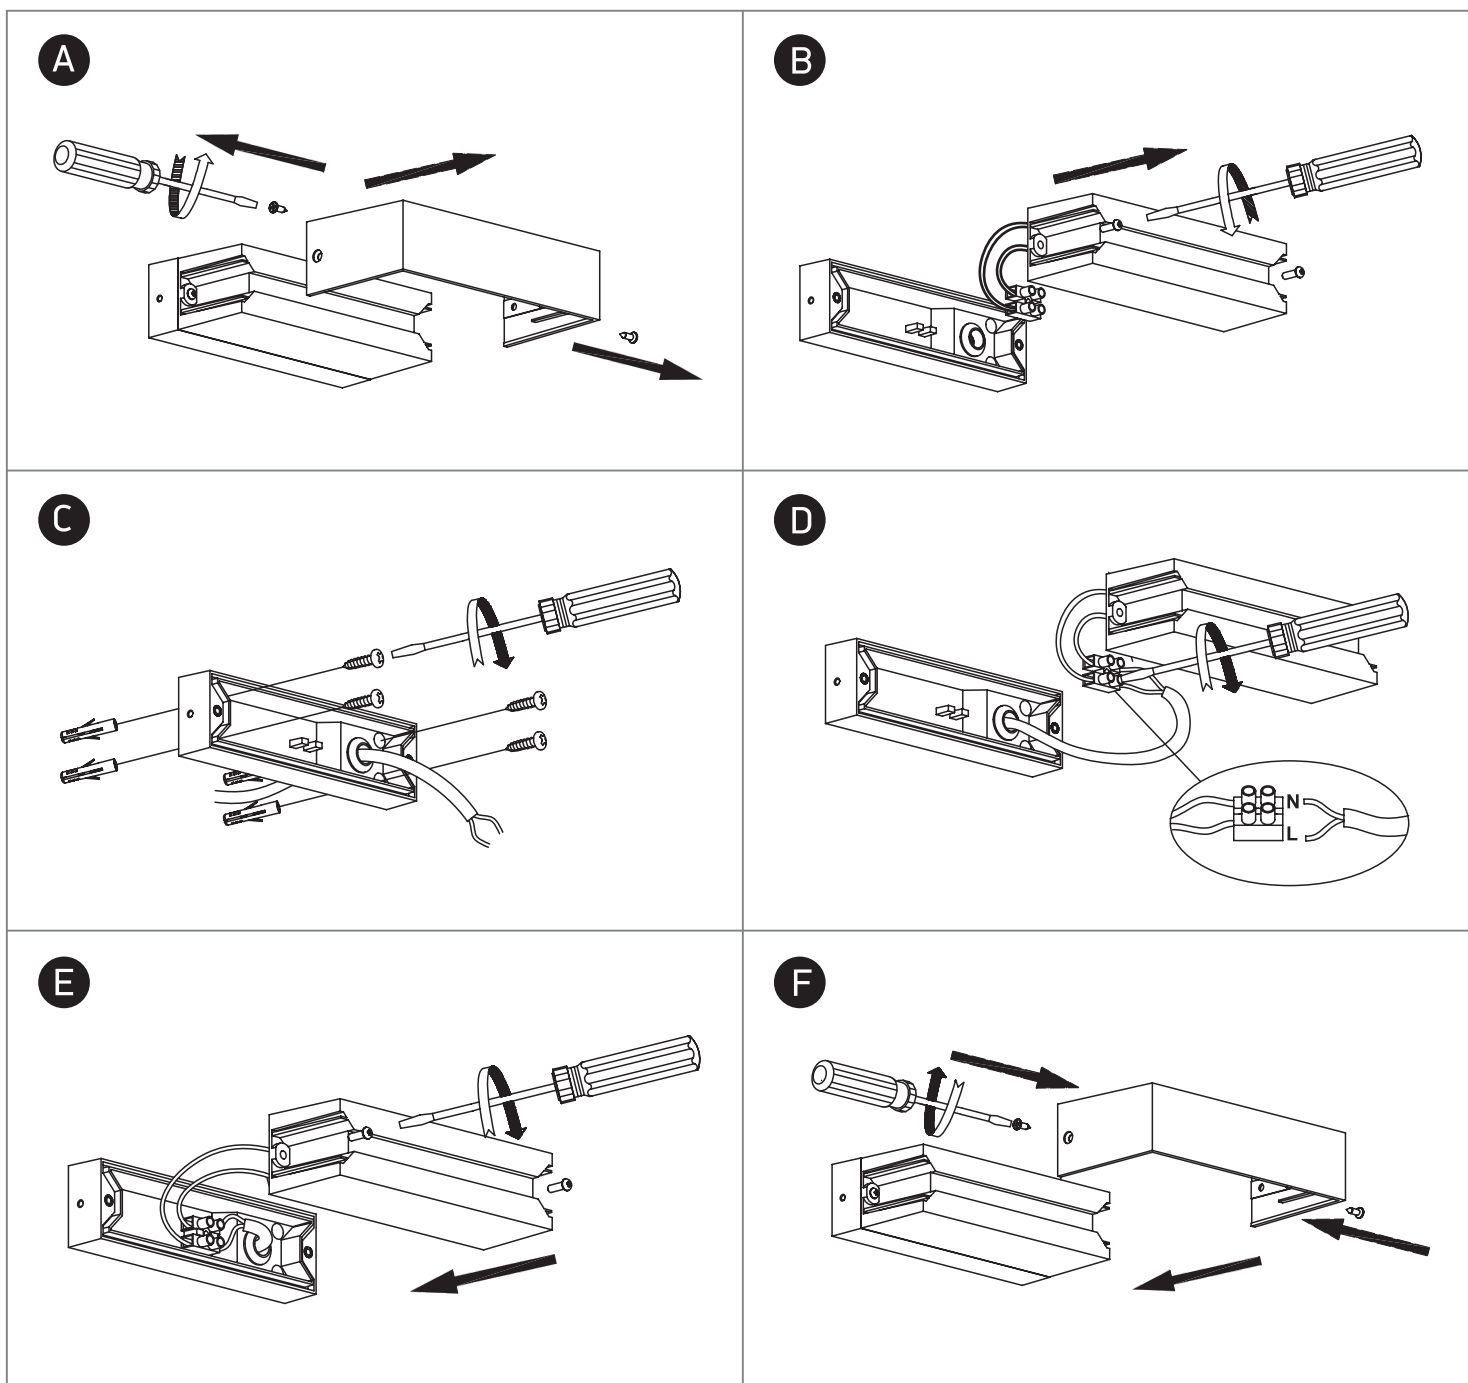

INSTALLATION MANUAL

67392

ecolight

230V | SMD 2835 | 7W | IP65 | ABS + PC
Complete with 500mA driver.

one
LIGHT

Warnings:

1. Make sure that the product is installed properly before connecting to electricity.
2. Do not cover the fitting.
3. Maintenance and installation should only be carried out by a professional electrician.