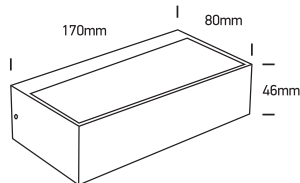

INSTALLATION MANUAL

67392

ecolight

230V | SMD 2835 | 7W | IP65 | ABS + PC
Complete with 500mA driver.

one
LIGHT

Warnings:

1. Make sure that the product is installed properly before connecting to electricity.
2. Do not cover the fitting.
3. Maintenance and installation should only be carried out by a professional electrician.