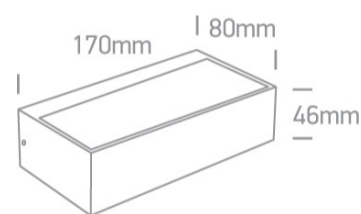

## Dimensions

## Physical Specification

Item Group	13 Wall & Ceiling LED
Family	Outdoor Wall Up & Down Lights
Order Code	67392/AN/W
Colour	Anthracite
Material	Die Cast
Shape	Rectangular
Length	170mm
Width	80mm
Height	46mm
Surface Wall	Yes
Indoor	Yes
Outdoor	Yes