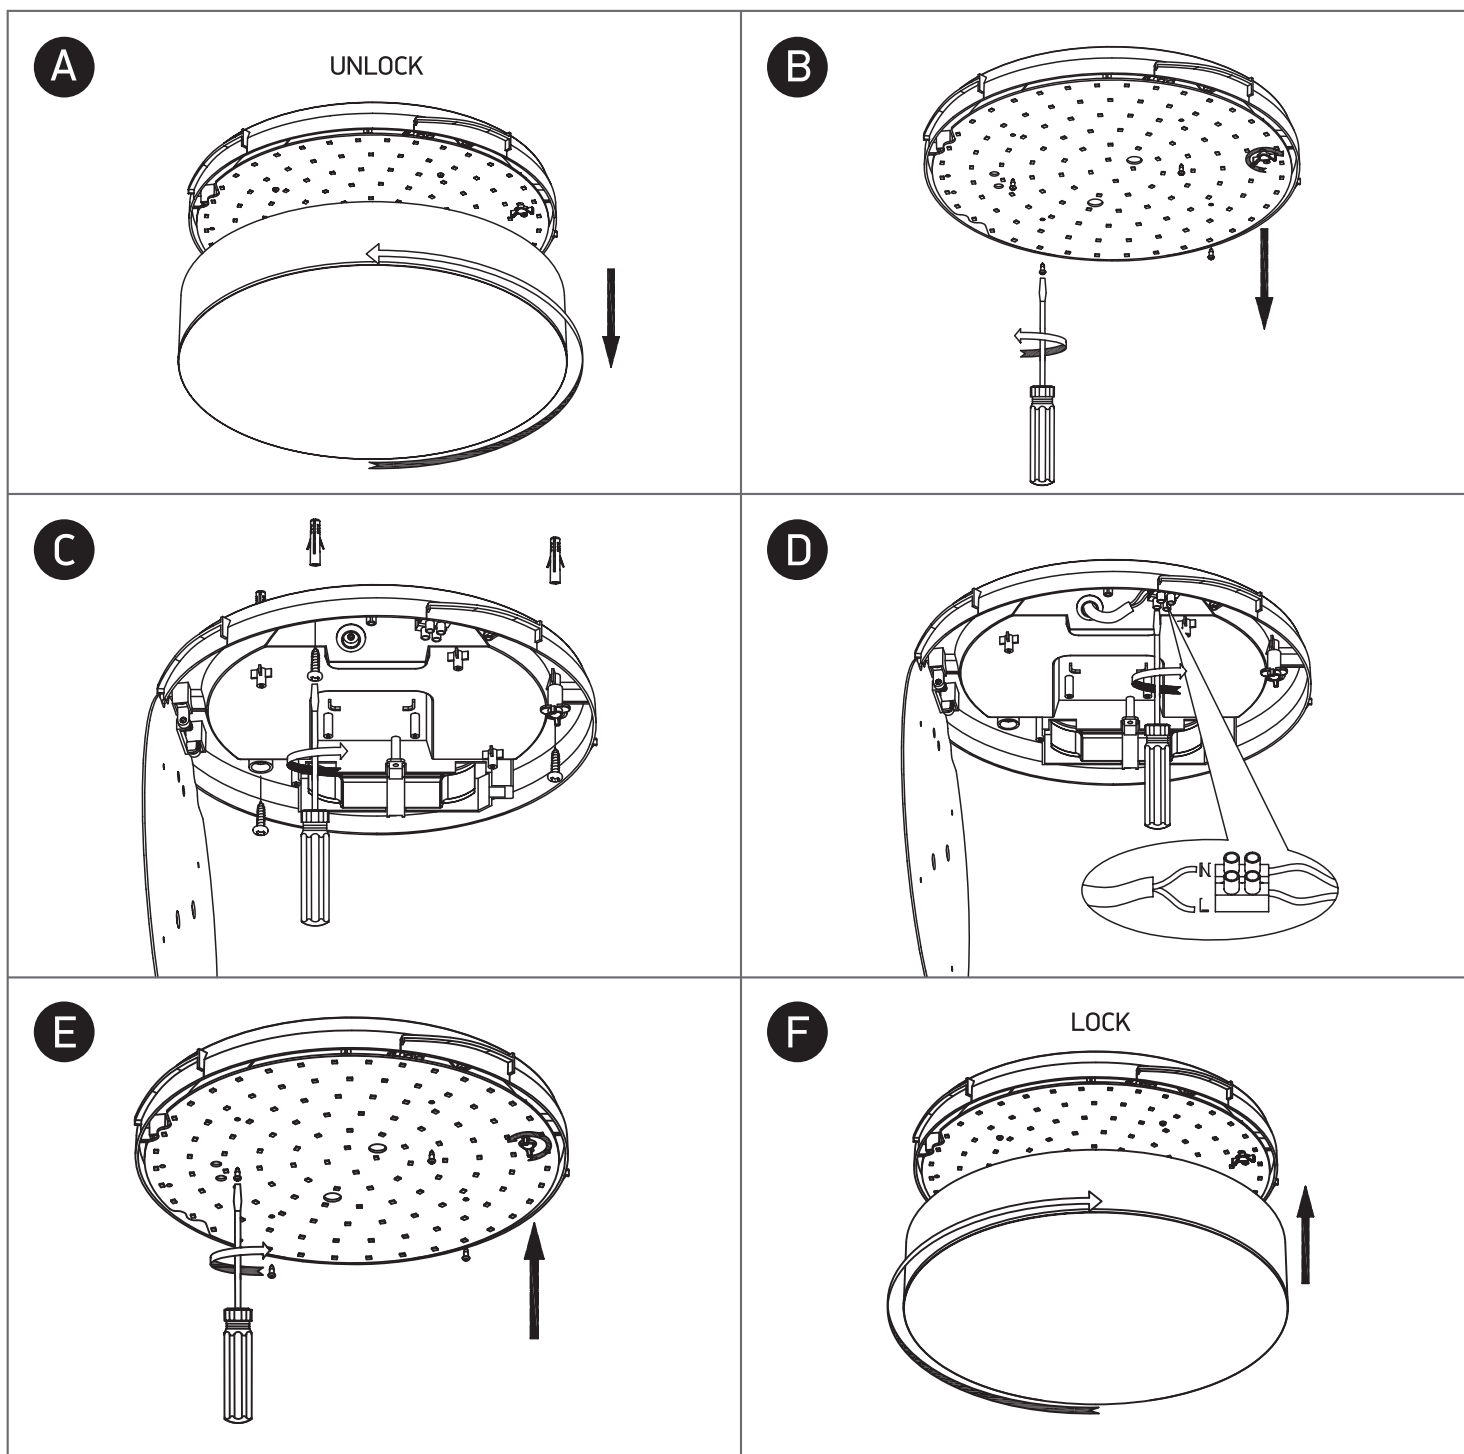

INSTALLATION MANUAL

67390

ecolight

230V | SMD 2835 | 21W | IP65 | ABS + PC
Complete with 500mA driver.

**80
CRI**
one
LIGHT

Warnings:

1. Make sure that the product is installed properly before connecting to electricity.
2. Do not cover the fitting.
3. Maintenance and installation should only be carried out by a professional electrician.