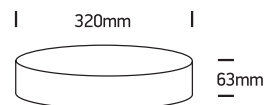

INSTALLATION MANUAL

67390

ecolight

230V | SMD 2835 | 21W | IP65 | ABS + PC
Complete with 500mA driver.

**80
CRI**
one
LIGHT

Warnings:

1. Make sure that the product is installed properly before connecting to electricity.
2. Do not cover the fitting.
3. Maintenance and installation should only be carried out by a professional electrician.