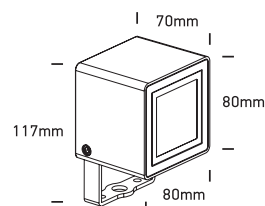

INSTALLATION MANUAL

7052

ecolight

**80
CRI**

100-240V | 7W | IP65 | Die cast | Adjustable

 Complete with driver.
Supplied with spike.

100cm

one
LIGHT