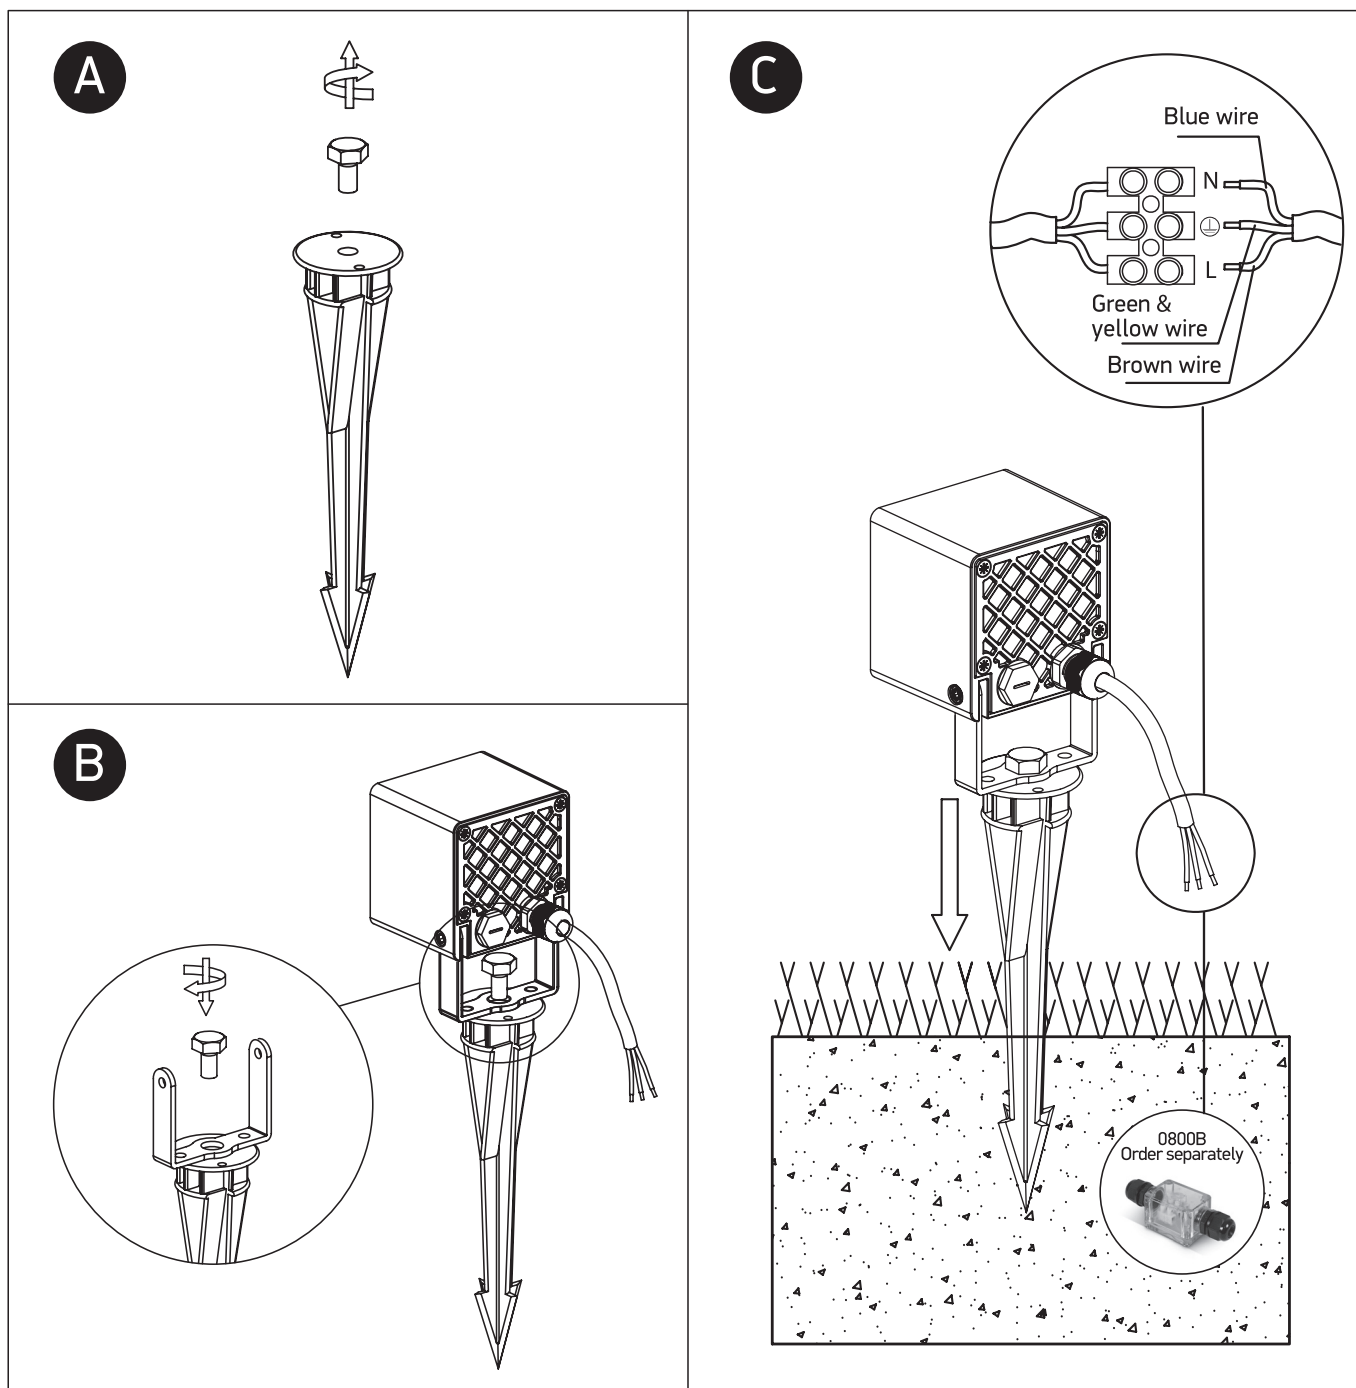

INSTALLATION MANUAL

7052

ecolight

**80
CRI**

100-240V | 7W | IP65 | Die cast | Adjustable

 Complete with driver.
Supplied with spike.

100cm

one
LIGHT

Warnings:

1. Make sure that the product is installed properly before connecting to electricity.
2. Do not cover the fitting.
3. Maintenance and installation should only be carried out by a professional electrician.