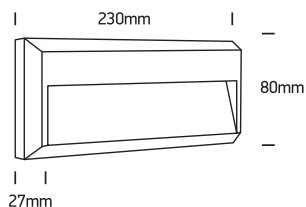

# INSTALLATION MANUAL

67388C

**ecolight**

DARK LIGHT  
IK<sup>08</sup>

80  
CRI

230V | SMD 2835 | 2W | IP65 | ABS+PC  
AC LED.

**one**  
LIGHT