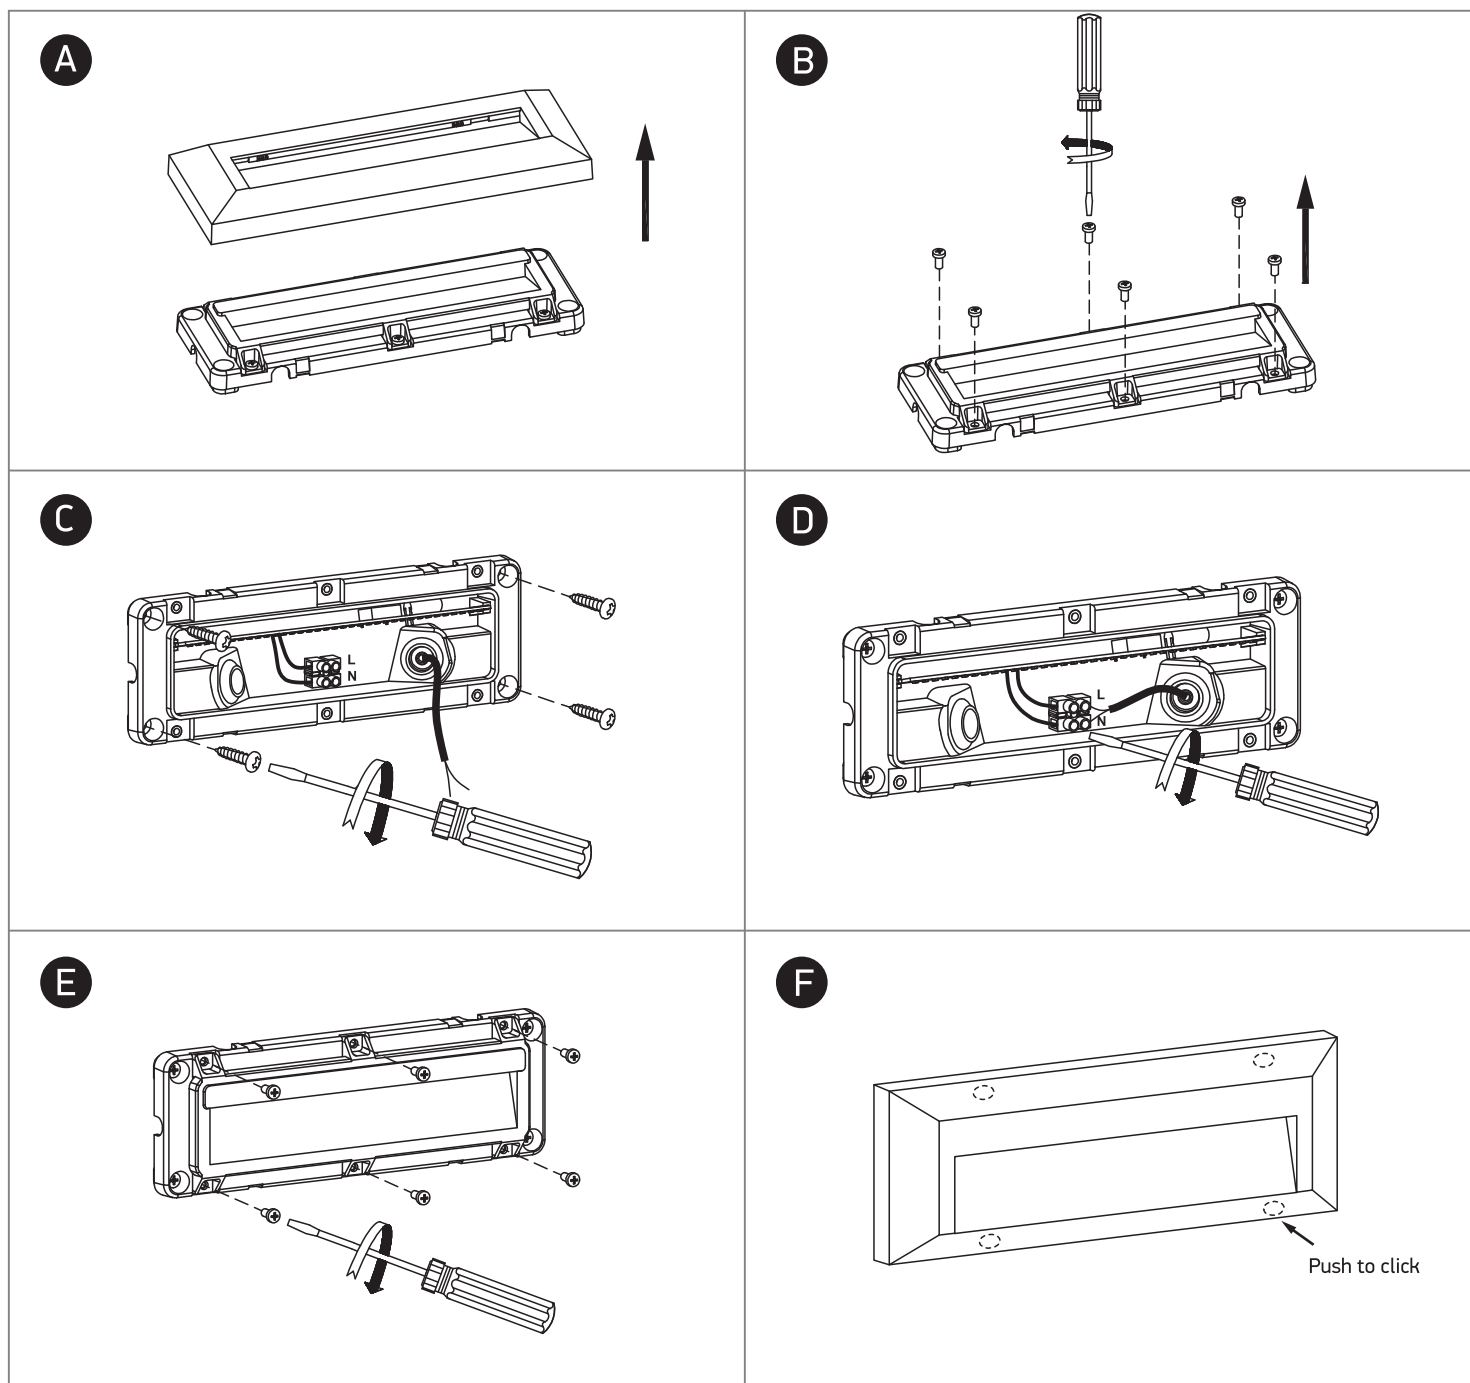

# INSTALLATION MANUAL

67388C

**ecolight**

DARK LIGHT  
IK<sup>08</sup>

80  
CRI

230V | SMD 2835 | 2W | IP65 | ABS+PC  
AC LED.

**one**  
LIGHT