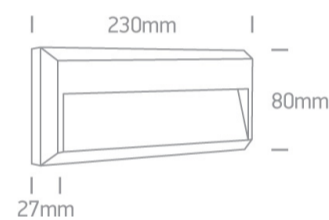

Downloads

Dimensions

Physical Specification

Item Group	13 Wall & Ceiling LED
Family	Outdoor Dark Lights ABS + PC
Order Code	67388C/W/W
Colour	White
Material	ABS
Diffuser Material	PC
Shape	Rectangular
Length	230mm
Width	80mm
Height	27mm
Surface Wall	Yes
Indoor	Yes

Illumination Data

Colour Temperature	3000K
Lumen Output	75lm
Light Efficiency	37,5lm/W
CRI	80
Illumination Diagram	
Dark Light	Yes

Packing Info

Box Length	24cm
Box Width	9cm
Box Height	3,5cm
Box Weight	0.283kg