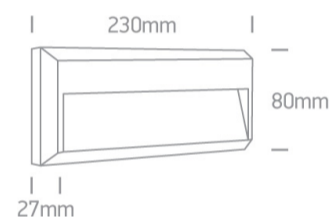

Downloads

Dimensions

Physical Specification

Item Group	13 Wall & Ceiling LED
Family	Outdoor Dark Lights ABS + PC
Order Code	67388C/AN/W
Colour	Anthracite
Material	ABS
Diffuser Material	PC
Shape	Rectangular
Length	230mm
Width	80mm
Height	27mm
Surface Wall	Yes
Indoor	Yes

Illumination Data

Colour Temperature	3000K
Lumen Output	75lm
Light Efficiency	37,5lm/W
CRI	80
Illumination Diagram	
Dark Light	Yes

Packing Info

Box Length	24cm
Box Width	9cm
Box Height	3,5cm
Box Weight	0.283kg