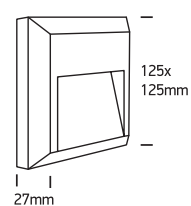

INSTALLATION MANUAL

67388B

ecolight

DARK
LIGHT

IK⁰⁸

80
CRI

230V | SMD 2835 | 2W | IP65 | ABS + PC
AC LED.

CE