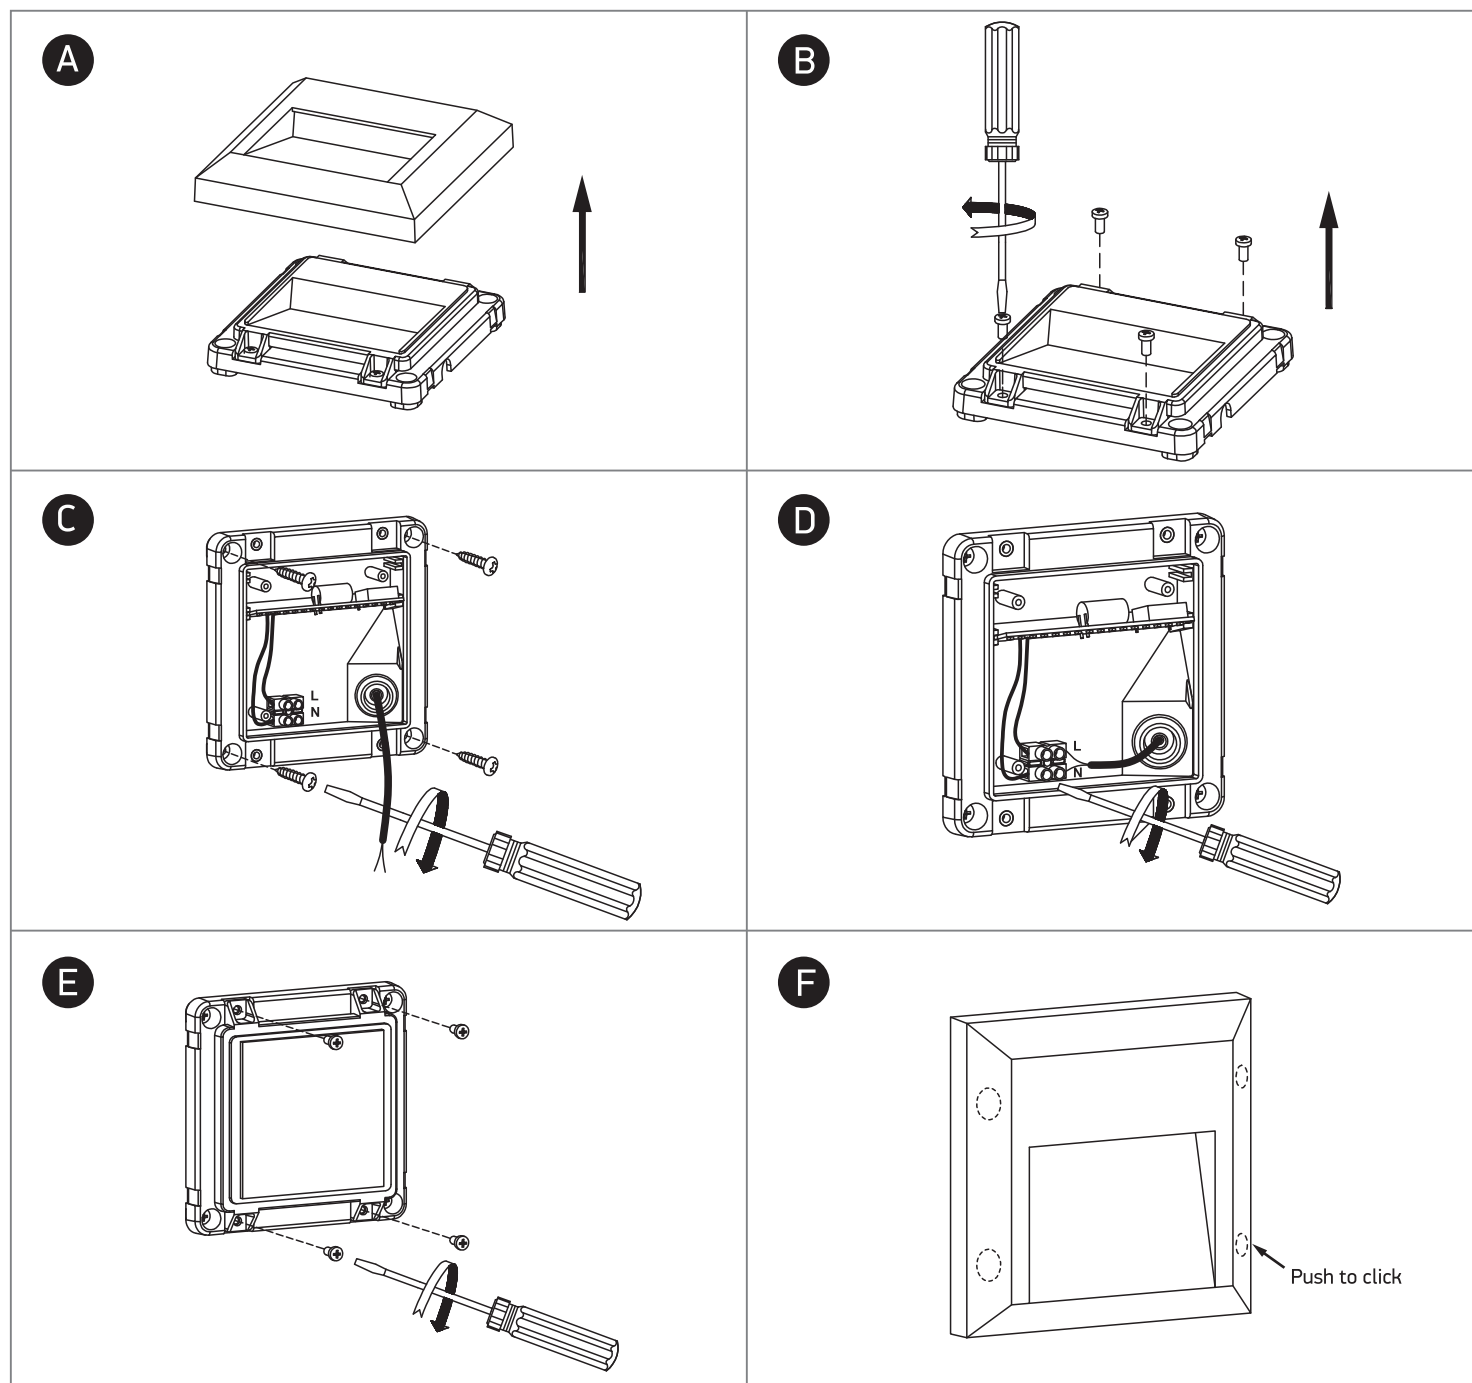

INSTALLATION MANUAL

67388B

ecolight

DARK
LIGHT

IK⁰⁸

80
CRI

230V | SMD 2835 | 2W | IP65 | ABS + PC
AC LED.

CE

RoHS
COMPLIANT

NOT
DIMMABLE

one
LIGHT

Warnings:

1. Make sure that the product is installed properly before connecting to electricity.
2. Do not cover the fitting.
3. Maintenance and installation should only be carried out by a professional electrician.