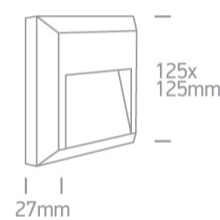

## Dimensions

## Physical Specification

Item Group	13 Wall & Ceiling LED
Family	Outdoor Dark Lights ABS + PC
Order Code	67388B/W/W
Colour	White
Material	ABS
Diffuser Material	PC
Shape	Rectangular
Length	125mm
Width	125mm
Height	27mm
Surface Wall	Yes
Indoor	Yes

## Packing Info

Box Length	13,5cm
Box Width	13,5cm
Box Height	3cm
Box Weight	0.242kg

Pcs/Carton

40

Завантажено з [mamadecor.ua](http://mamadecor.ua)

Barcode

5291889048978

HS Code