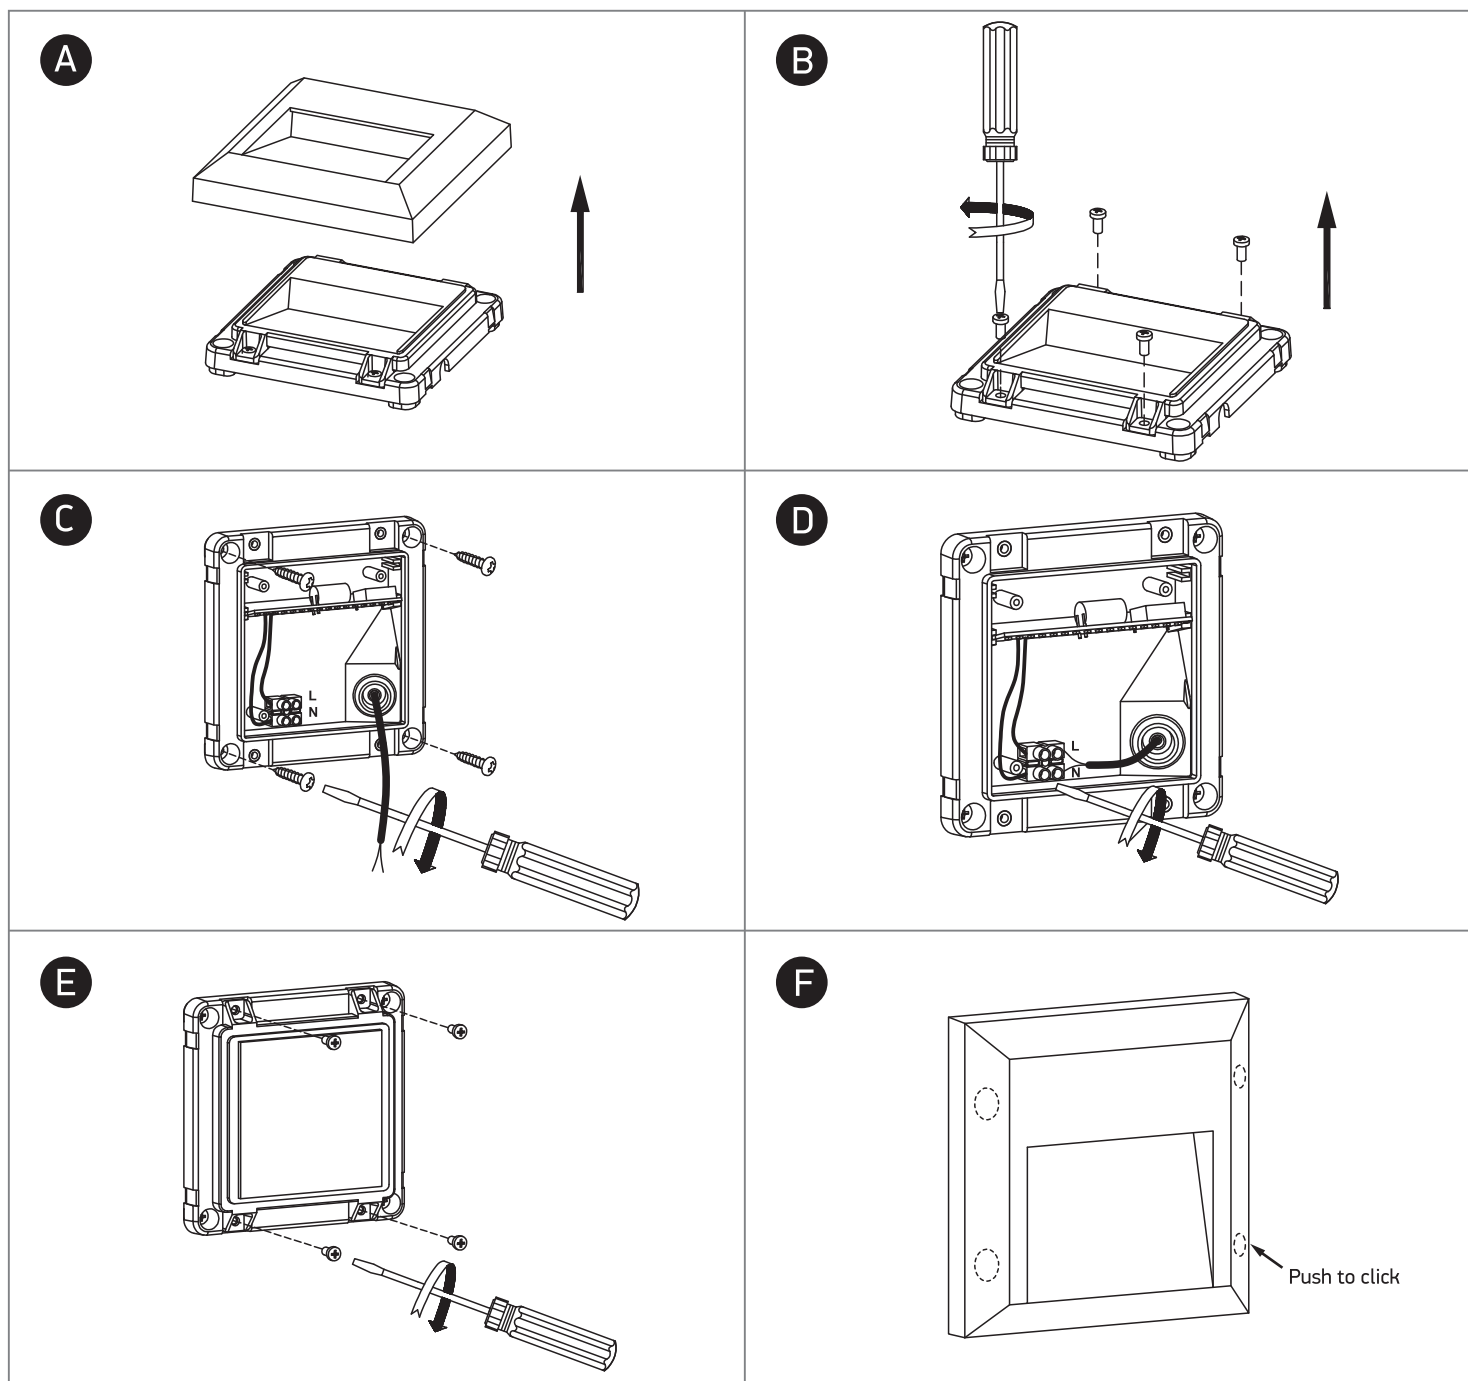

INSTALLATION MANUAL

67388B

ecolight

DARK
LIGHT

80
CRI

230V | SMD 2835 | 2W | IP65 | ABS + PC
AC LED.

one
LIGHT

Warnings: