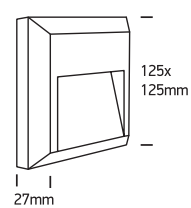

INSTALLATION MANUAL

67388B

ecolight

DARK
LIGHT

80
CRI

230V | SMD 2835 | 2W | IP65 | ABS + PC
AC LED.

one
LIGHT

Warnings: