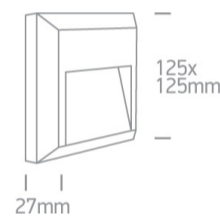

Downloads

Dimensions

Physical Specification

Item Group	13 Wall & Ceiling LED
Family	Outdoor Dark Lights ABS + PC
Order Code	67388B/AN/W
Colour	Anthracite
Material	ABS
Diffuser Material	PC
Shape	Rectangular
Length	125mm
Width	125mm
Height	27mm
Surface Wall	Yes
Indoor	Yes

Illumination Data

Colour Temperature	3000K
Lumen Output	60lm
Light Efficiency	30lm/W
CRI	80
Illumination Diagram	
Dark Light	Yes

Packing Info

Box Length	13,5cm
Box Width	13,5cm
Box Height	3cm
Box Weight	0.242kg