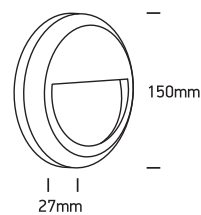

INSTALLATION MANUAL

67388A

ecolight

**DARK
LIGHT**

230V | SMD 2835 | 2W | IP65 | ABS + PC

one
LIGHT

Warnings:

1. Make sure that the product is installed properly before connecting to electricity.
2. Do not cover the fitting.
3. Maintenance and installation should only be carried out by a professional electrician.