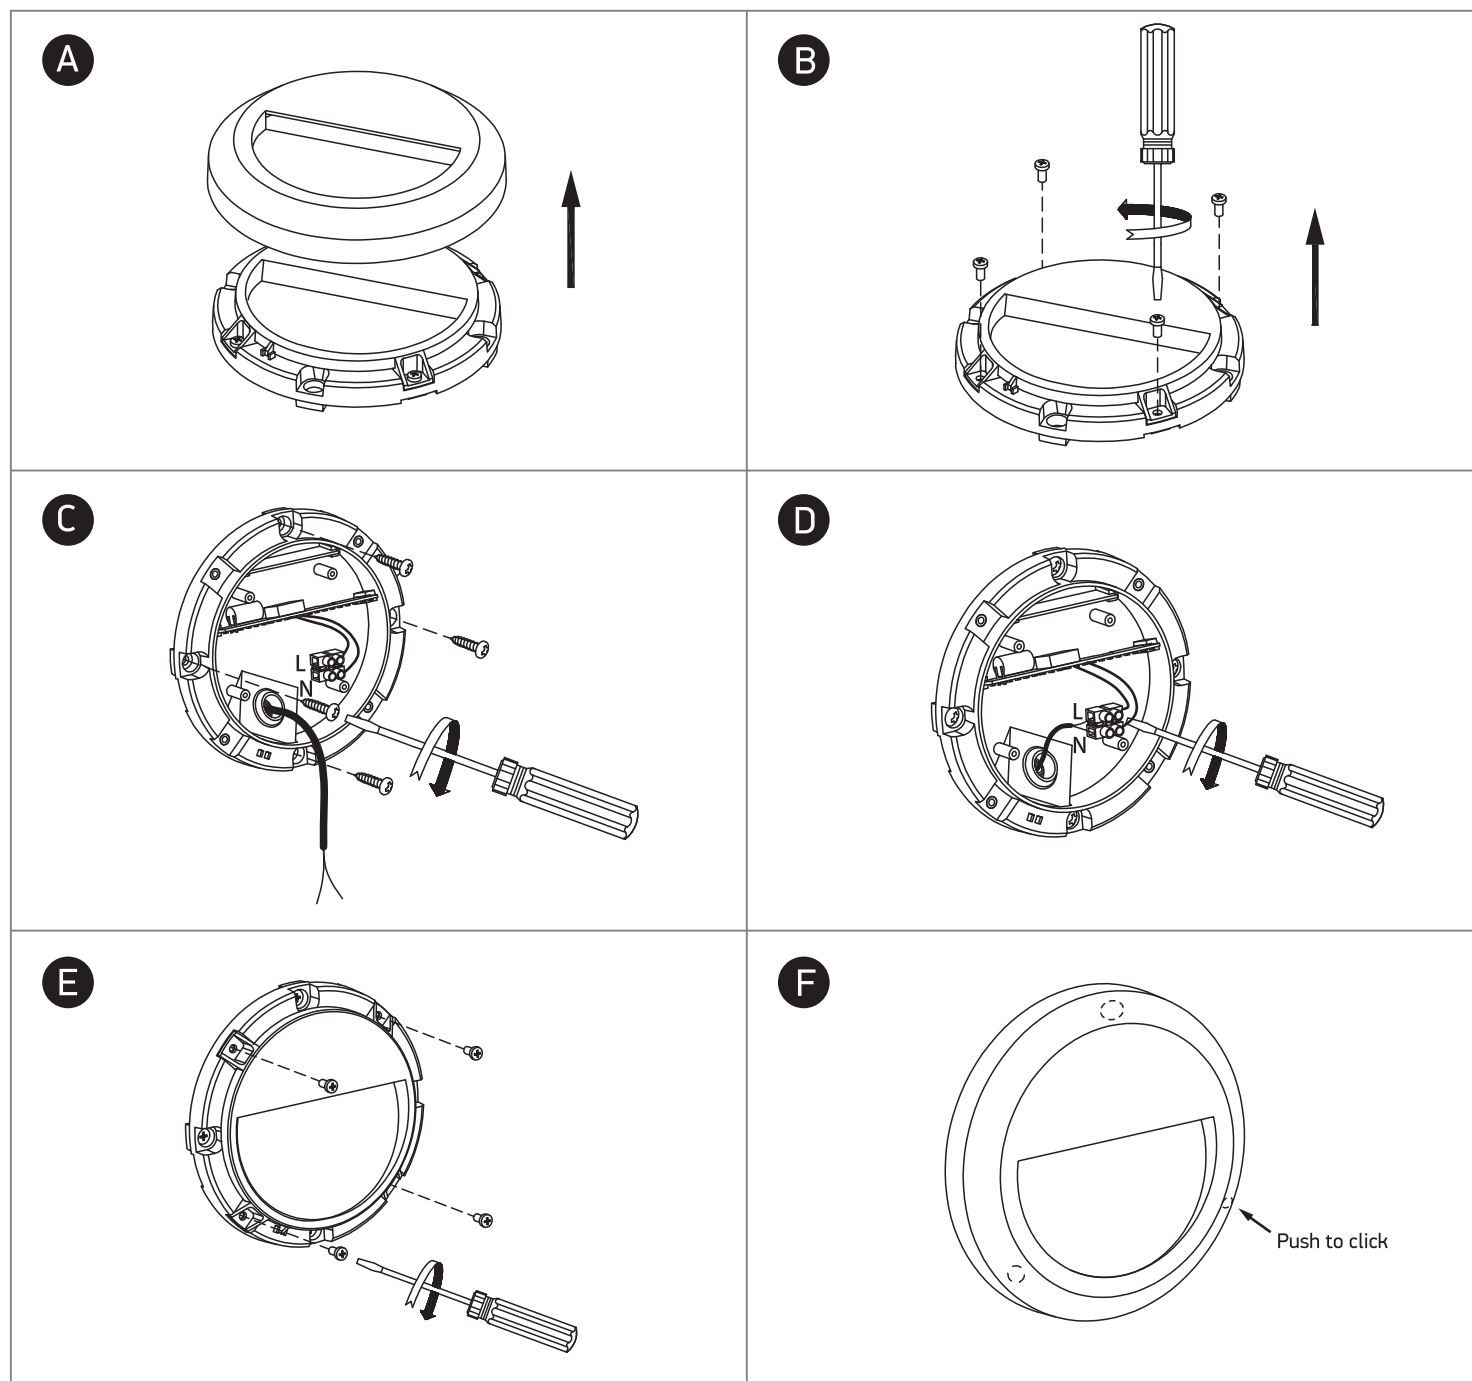

INSTALLATION MANUAL

67388A

ecolight

**DARK
LIGHT**

230V | SMD 2835 | 2W | IP65 | ABS + PC

one
LIGHT

Warnings:

1. Make sure that the product is installed properly before connecting to electricity.
2. Do not cover the fitting.
3. Maintenance and installation should only be carried out by a professional electrician.