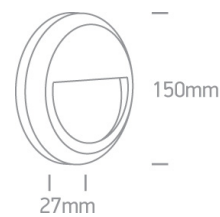

Downloads

Dimensions

Physical Specification

Item Group	13 Wall & Ceiling LED
Family	Outdoor Dark Lights ABS + PC
Order Code	67388A/W/W
Colour	White
Material	ABS
Diffuser Material	PC
Shape	Circular
Height	27mm
Diameter	150mm
Surface Wall	Yes
Indoor	Yes
Outdoor	Yes

Packing Info

Box Length

16cm

Box Width

16cm

Box Height

3,5cm

Box Weight