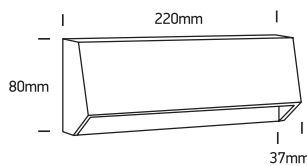

INSTALLATION MANUAL

67386C

ecolight

**DARK
LIGHT**

one
LIGHT

230V | SMD 2835 | 4W | IP65 | ABS + PC

AC LED

80
CRI