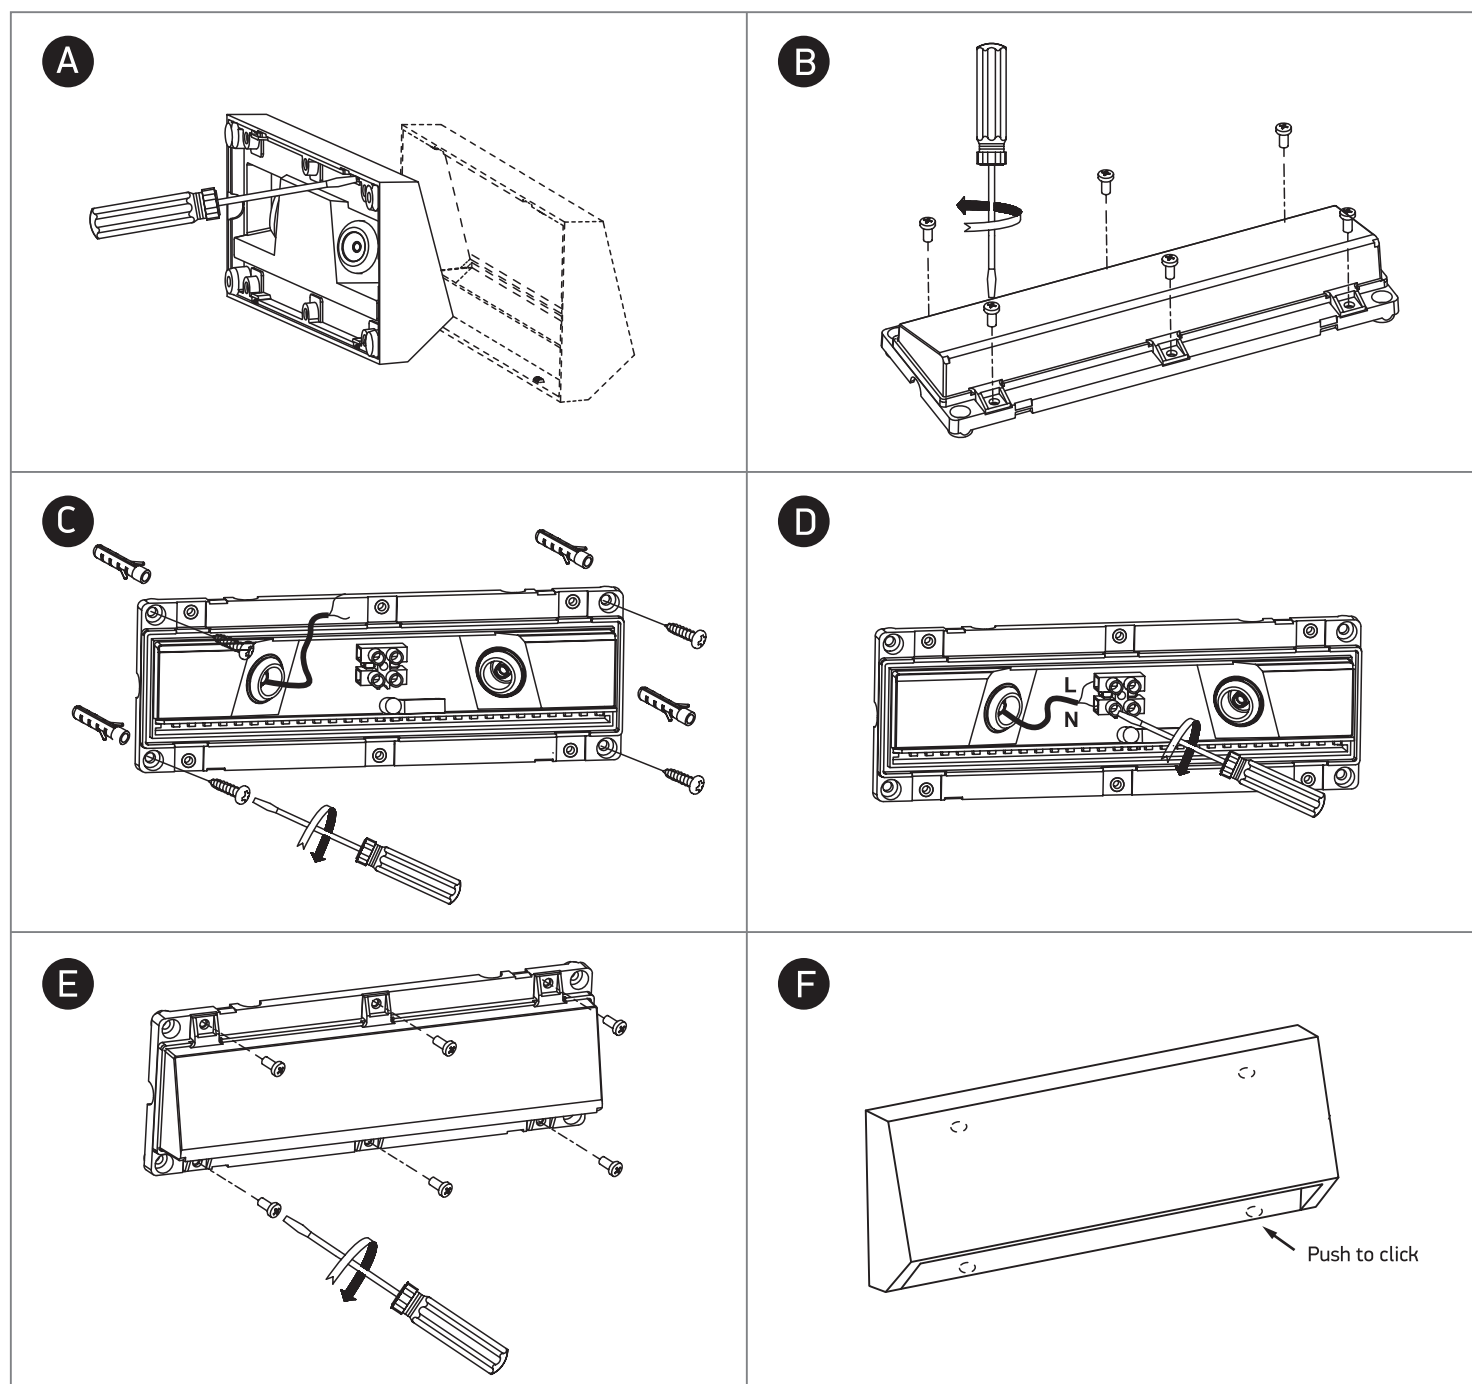

INSTALLATION MANUAL

67386C

ecolight

**DARK
LIGHT**

one
LIGHT

230V | SMD 2835 | 4W | IP65 | ABS + PC

AC LED

80
CRI