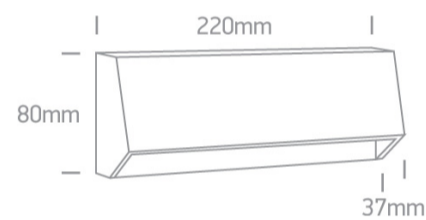

Downloads

Dimensions

Physical Specification

Item Group	13 Wall & Ceiling LED
Family	Down Illumination Wall Lights ABS + PC
Order Code	67386C/W/W
Colour	White
Material	ABS
Diffuser Material	PC
Shape	Rectangular
Length	220mm
Width	37mm
Height	80mm
Surface Wall	Yes
Indoor	Yes