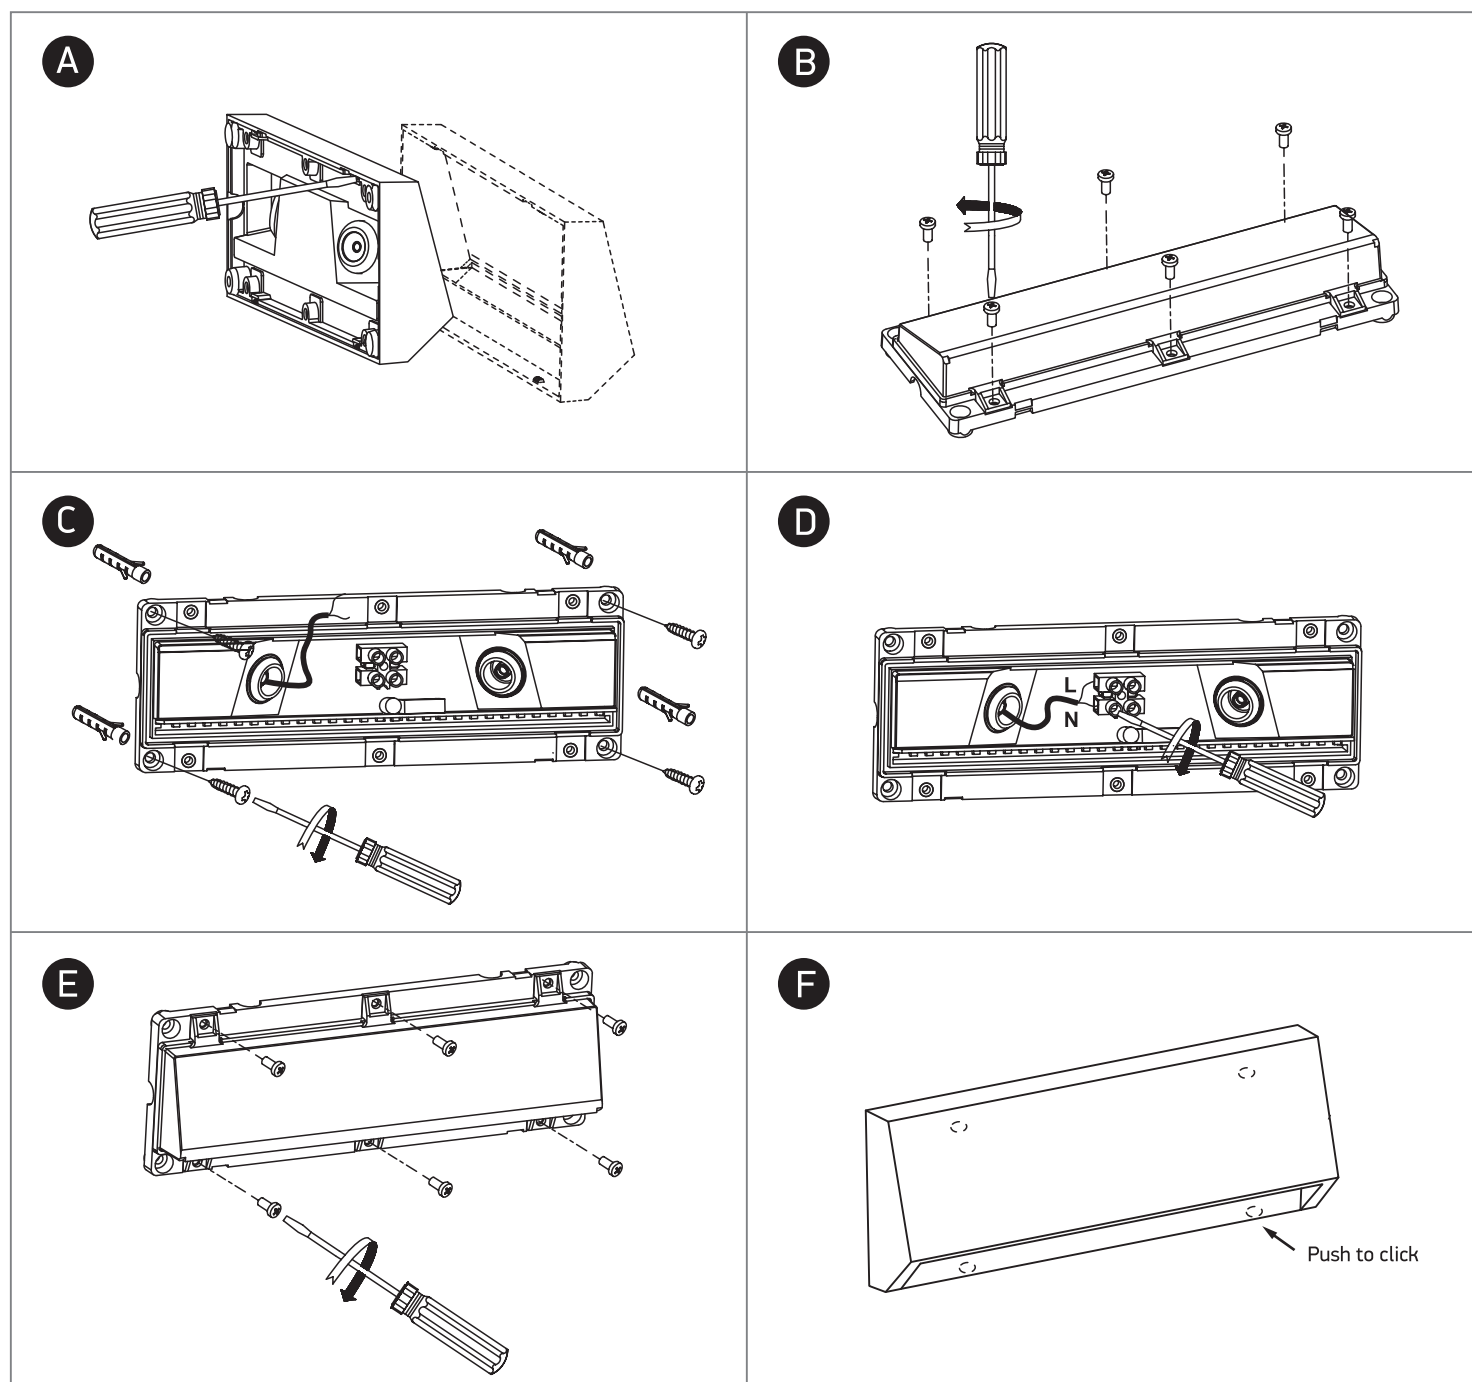

INSTALLATION MANUAL

67386C

ecolight

**DARK
LIGHT**

one
LIGHT

230V | SMD 2835 | 4W | IP65 | ABS + PC

AC LED

80
CRI