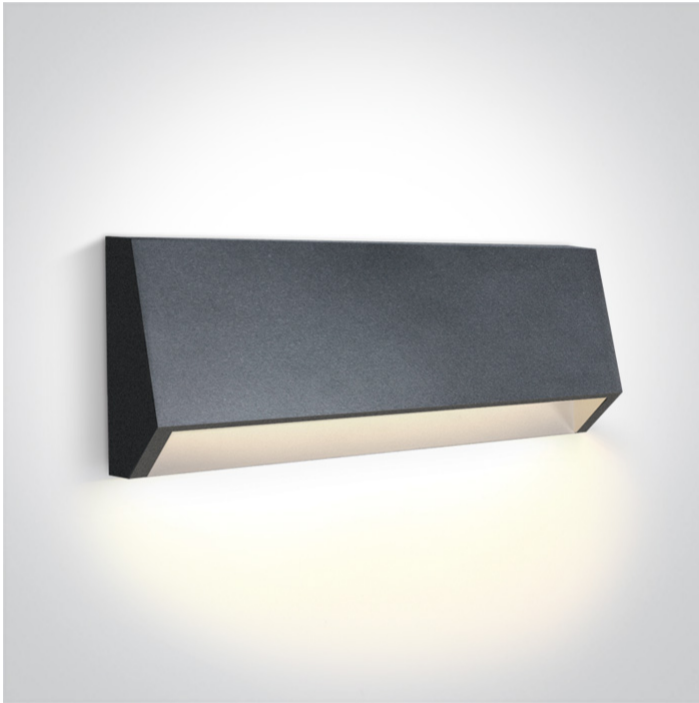

13 Wall &amp; Ceiling LED&gt;Down Illumination Wall Lights ABS + PC

**67386C/AN/W**

4W LED wall light, IP65, ideal for both indoor and outdoor installation.

Complies with standard EN60598-1 and any other specific standards.

## Physical Specification

|                   |  |
|-------------------|--|
| Item Group        | 13 Wall & Ceiling LED                  |
| Family            | Down Illumination Wall Lights ABS + PC |
| Order Code        | 67386C/AN/W                            |
| Colour            | Anthracite                             |
| Material          | ABS                                    |
| Diffuser Material | PC                                     |
| Shape             | Rectangular                            |
| Length            | 220mm                                  |
| Width             | 37mm                                   |
| Height            | 80mm                                   |
| Surface Wall      | Yes                                    |
| Indoor            | Yes                                    |