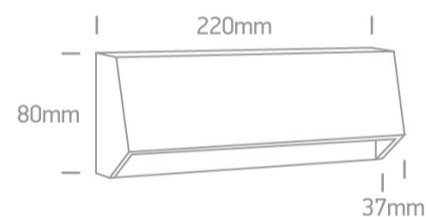

## Dimensions

## Physical Specification

|                   |  |
|-------------------|--|
| Item Group        | 13 Wall & Ceiling LED                  |
| Family            | Down Illumination Wall Lights ABS + PC |
| Order Code        | 67386C/AN/W                            |
| Colour            | Anthracite                             |
| Material          | ABS                                    |
| Diffuser Material | PC                                     |
| Shape             | Rectangular                            |
| Length            | 220mm                                  |
| Width             | 37mm                                   |
| Height            | 80mm                                   |
| Surface Wall      | Yes                                    |
| Indoor            | Yes                                    |

## Packing Info

|            |               |
|------------|---------------|
| Box Length | 23cm          |
| Box Width  | 9cm           |
| Box Height | 4,5cm         |
| Box Weight | 0.270kg       |
| Pcs/Carton | 20            |
| Barcode    | 5291889048923 |
| HS Code    | 9405114090    |