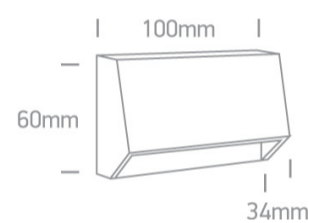

Downloads

Dimensions

Physical Specification

Item Group	13 Wall & Ceiling LED
Family	Down Illumination Wall Lights ABS + PC
Order Code	67386A/W/W
Colour	White
Material	ABS
Diffuser Material	PC
Shape	Rectangular
Length	100mm
Width	37mm
Height	60mm
Surface Wall	Yes
Indoor	Yes