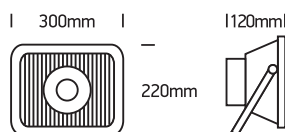

INSTALLATION MANUAL

7034A, 7034B, 7034B, 7034D

ecofloodlight

ADJUSTABLE

100-240V | 30W / 50W / 70W / 2x50W | IP65 | Die cast | Adjustable

75
CRI

Complete with driver.

100cm

one
LIGHT

7034A

7034B

7034C

7034D

Warnings:

1. Make sure that the product is installed properly before connecting to electricity.
2. Do not cover the fitting.
3. Maintenance and installation should only be carried out by a professional electrician.