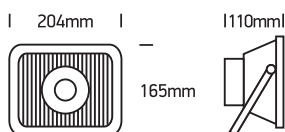

INSTALLATION MANUAL

7034A, 7034B, 7034B, 7034D

ecofloodlight

ADJUSTABLE

100-240V | 30W / 50W / 70W / 2x50W | IP65 | Die cast | Adjustable

75
CRI

Complete with driver.

100cm

one
LIGHT

7034A