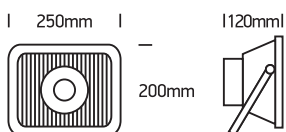

INSTALLATION MANUAL

7034A, 7034B, 7034B, 7034D

ecofloodlight

ADJUSTABLE

100-240V | 30W / 50W / 70W / 2x50W | IP65 | Die cast | Adjustable

75
CRI

Complete with driver.

100cm

one
LIGHT

7034A

7034B

7034C

7034D

Warnings:

1. Make sure that the product is installed properly before connecting to electricity.
2. Do not cover the fitting.
3. Maintenance and installation should only be carried out by a professional electrician.