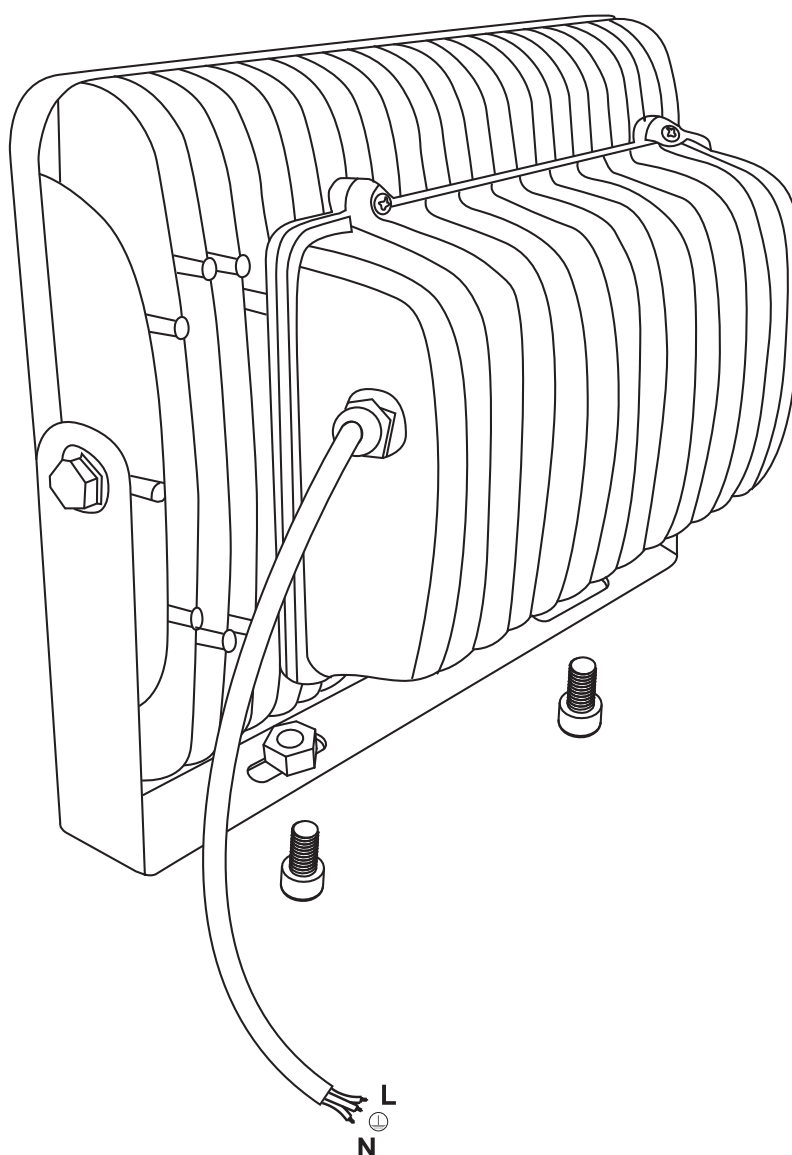

INSTALLATION MANUAL

7034A, 7034B, 7034B, 7034D

ecofloodlight

ADJUSTABLE

100-240V | 30W / 50W / 70W / 2x50W | IP65 | Die cast | Adjustable

75
CRI

Complete with driver.

100cm

one
LIGHT

7034A

7034B

7034C

7034D

Warnings:

1. Make sure that the product is installed properly before connecting to electricity.
2. Do not cover the fitting.
3. Maintenance and installation should only be carried out by a professional electrician.