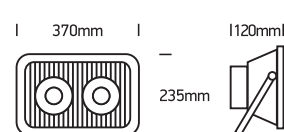

INSTALLATION MANUAL

7034A, 7034B, 7034B, 7034D

ecofloodlight

ADJUSTABLE

100-240V | 30W / 50W / 70W / 2x50W | IP65 | Die cast | Adjustable

75
CRI

Complete with driver.

100cm

one
LIGHT

7034A

7034B

7034C

7034D

Warnings:

1. Make sure that the product is installed properly before connecting to electricity.
2. Do not cover the fitting.
3. Maintenance and installation should only be carried out by a professional electrician.