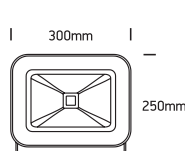

INSTALLATION MANUAL

7028A, 7028AB, 7028B, 7028C, 7028E

ecofloodlight

100-240V | 10W / 20W / 30W / 50W / 100W | IP65 | Die cast | Adjustable

Complete with driver.

100cm

one
LIGHT

7028A

7028AB

7028B

7028C

7028E

Warnings:

1. Make sure that the product is installed properly before connecting to electricity.
2. Do not cover the fitting.
3. Maintenance and installation should only be carried out by a professional electrician.