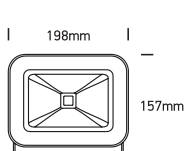

INSTALLATION MANUAL

7028A, 7028AB, 7028B, 7028C, 7028E

ecofloodlight

100-240V | 10W / 20W / 30W / 50W / 100W | IP65 | Die cast | Adjustable

Complete with driver.

100cm

one
LIGHT

7028A

7028AB

7028B

7028C

7028E

Warnings:

1. Make sure that the product is installed properly before connecting to electricity.
2. Do not cover the fitting.
3. Maintenance and installation should only be carried out by a professional electrician.