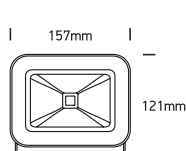

# INSTALLATION MANUAL

7028A, 7028AB, 7028B, 7028C, 7028E

ecofloodlight

100-240V | 10W / 20W / 30W / 50W / 100W | IP65 | Die cast | Adjustable

Complete with driver.

100cm

one  
 LIGHT

7028A