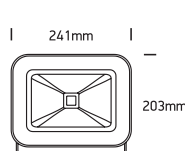

INSTALLATION MANUAL

7028A, 7028AB, 7028B, 7028C, 7028E

ecofloodlight

100-240V | 10W / 20W / 30W / 50W / 100W | IP65 | Die cast | Adjustable

Complete with driver.

100cm

one
LIGHT

7028A

7028AB

7028B

7028C

7028E

Warnings:

1. Make sure that the product is installed properly before connecting to electricity.
2. Do not cover the fitting.
3. Maintenance and installation should only be carried out by a professional electrician.