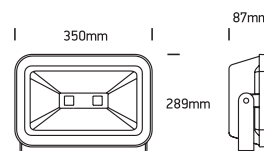

INSTALLATION MANUAL

7028A, 7028AB, 7028B, 7028C, 7028E

ecofloodlight

100-240V | 10W / 20W / 30W / 50W / 100W | IP65 | Die cast | Adjustable

Complete with driver.

100cm

one
LIGHT

7028A

7028AB

7028B

7028C

7028E

Warnings:

1. Make sure that the product is installed properly before connecting to electricity.
2. Do not cover the fitting.
3. Maintenance and installation should only be carried out by a professional electrician.