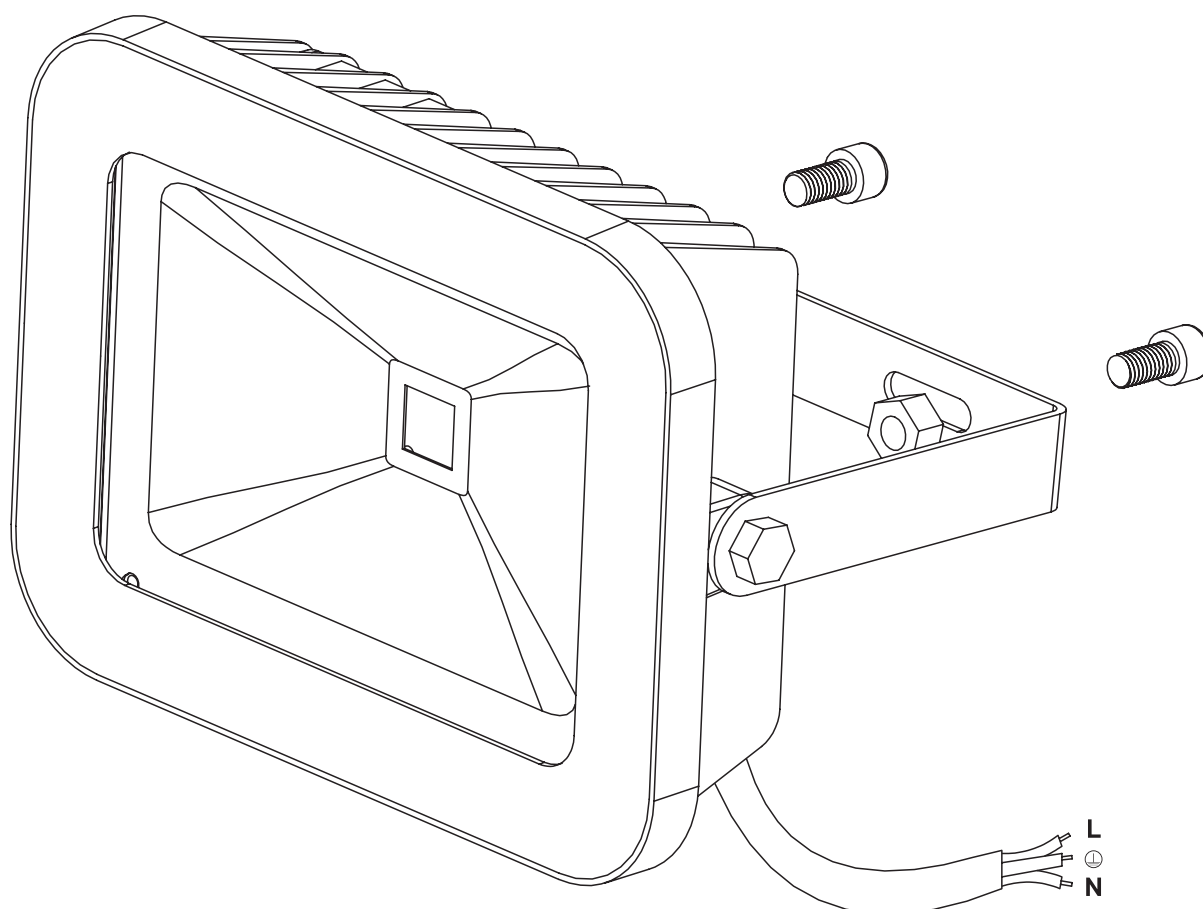

INSTALLATION MANUAL

7028A, 7028AB, 7028B, 7028C, 7028E

ecofloodlight

100-240V | 10W / 20W / 30W / 50W / 100W | IP65 | Die cast | Adjustable

Complete with driver.

100cm

one
LIGHT

7028A

7028AB

7028B

7028C

7028E

Warnings:

1. Make sure that the product is installed properly before connecting to electricity.
2. Do not cover the fitting.
3. Maintenance and installation should only be carried out by a professional electrician.