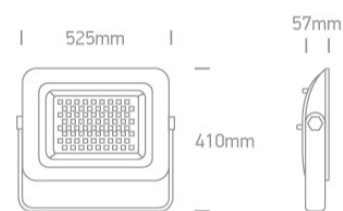

New 2022 Edition 2>Industrial & Floodlights

7028CF/B/D

250W AC LED flood light with adjustable mounting bracket.

IP65 rated for outdoor use.

Complies with standard EN60598-1 and any other specific standards.

Downloads

Dimensions

Physical Specification

| | |
|-------------------|--------------------------|
| Item Group | New 2022 Edition 2 |
| Family | Industrial & Floodlights |
| Order Code | 7028CF/B/D |
| Colour | Black |
| Material | Die Cast |
| Diffuser Material | Glass |
| Shape | Rectangular |
| Length | 525mm |
| Width | 410mm |
| Height | 57mm |
| Surface Ceiling | Yes |
| Surface Wall | Yes |

| | |
|----------------------|-------------|
| Surface Floor/Ground | Yes |
| Outdoor | Yes |
| Adjustable | 1 Direction |

Electrical Characteristics

| | |
|------|----|
| Gear | No |
|------|----|

Fitting + Driver

Packing Info

| | |
|------------|--------|
| Box Length | 34.5cm |
| Box Width | 5.3cm |

| | |
|---------------|---------------|
| Box Height | 45.5cm |
| Box Weight | 3,4Kg |
| Pcs/Carton | 4 |
| Carton Length | 53.8cm |
| Carton Width | 22.8cm |
| Carton Height | 43cm |
| Carton Weight | 13,8Kg |
| Barcode | 5291889072713 |
| HS Code | 9405409900 |