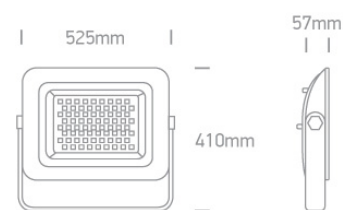

21 Industrial & Floodlights > AC LED Floodlights 100-250W

7028CF/B/C

250W AC LED flood light with adjustable mounting bracket.

IP65 rated for outdoor use.

Complies with standard EN60598-1 and any other specific standards.

Downloads

Dimensions

Physical Specification

Item Group	21 Industrial & Floodlights
Family	AC LED Floodlights 100-250W
Order Code	7028CF/B/C
Colour	Black
Material	Die Cast
Diffuser Material	Glass
Shape	Rectangular
Length	525mm
Width	410mm
Height	57mm
Surface Ceiling	Yes
Surface Wall	Yes

Surface Floor/Ground	Yes
Outdoor	Yes
Adjustable	1 Direction

Electrical Characteristics

Gear	No
------	----

Fitting + Driver

Input Voltage	220-240V
50 Hz	Yes
60 Hz	Yes
Safety Class	
Power(Watts)	250W
IP Rating	IP65
Light Source	LED built in
Dimmable	No
Cable Length	30cm
F Mark	

Illumination Data

Colour Temperature	4000K
Lumen Output	22500lm
Light Efficiency	90lm/W
CRI	80
Beam Angle	110°
Illumination Diagram	

Packing Info

Box Length	34.5cm
Box Width	5.3cm

Box Height	45.5cm
Box Weight	3,4Kg
Pcs/Carton	4
Carton Length	53.8cm
Carton Width	22.8cm
Carton Height	43cm
Carton Weight	13,8Kg
Barcode	5291889056034
HS Code	9405409900