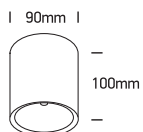

INSTALLATION MANUAL

67380, 67380A

ecolight

80
CRI

Complete with driver

67380: 230V | 10W | IP54 | Aluminium
67380A: 100-240V | 25W | IP54 | Die cast

one
LIGHT

Warnings: