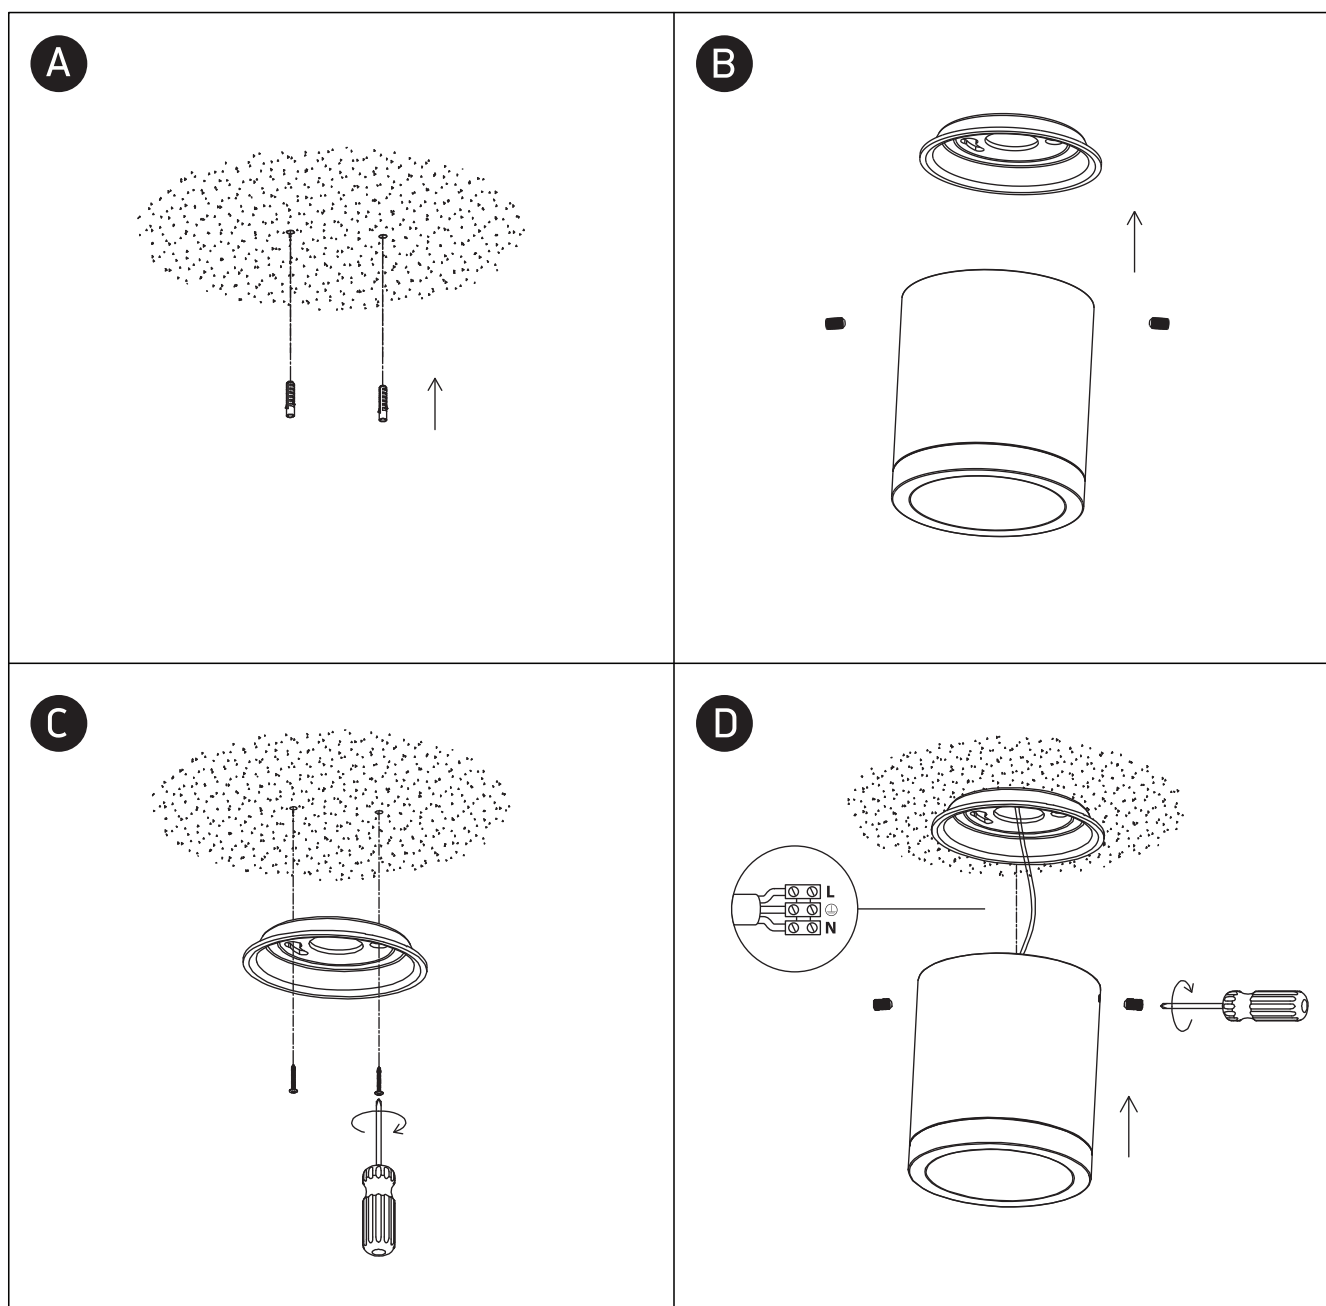

INSTALLATION MANUAL

67380, 67380A

ecolight

80
CRI

Complete with driver

67380: 230V | 10W | IP54 | Aluminium
67380A: 100-240V | 25W | IP54 | Die cast

one
LIGHT

Warnings: