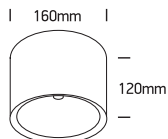

INSTALLATION MANUAL

67380, 67380A

ecolight

80
CRI

Complete with driver

67380: 230V | 10W | IP54 | Aluminium
67380A: 100-240V | 25W | IP54 | Die cast

one
LIGHT

Warnings: