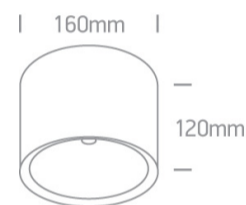

13 Wall & Ceiling LED>COB Outdoor Ceiling Cylinders

67380A/W/W

25W COB LED cylinder, IP54, suitable for indoor and outdoor installation.

Complete with non-dimmable LED driver.

Complies with standard EN60598-1 and any other specific standards.

Downloads

Dimensions

Gallery

Physical Specification

Item Group

13 Wall & Ceiling LED

Family

COB Outdoor Ceiling Cylinders

Order Code

67380A/W/W

Colour

White

Material

Aluminium

Shape

Circular

Height

160mm

Diameter	120mm
Surface Ceiling	Yes
Indoor	Yes
Outdoor	Yes

Electrical Characteristics

Gear	Built In
------	----------

Fitting + Driver

Input Voltage	100-240V
50 Hz	Yes
60 Hz	Yes
Safety Class	
Power(Watts)	25W
IP Rating	IP54
Light Source	LED built in
Dimmable	No
F Mark	