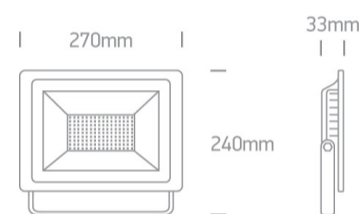

21 Industrial & Floodlights > AC LED Floodlights 100-250W

7028CD/W/C

100W AC LED flood light with adjustable mounting bracket.

IP65 rated for outdoor use.

Complies with standard EN60598-1 and any other specific standards.

Downloads

Dimensions

Physical Specification

| | |
|-------------------|-----------------------------|
| Item Group | 21 Industrial & Floodlights |
| Family | AC LED Floodlights 100-250W |
| Order Code | 7028CD/W/C |
| Colour | White |
| Material | Die Cast |
| Diffuser Material | Glass |
| Shape | Rectangular |
| Length | 320mm |
| Width | 245mm |
| Height | 30mm |
| Surface Ceiling | Yes |
| Surface Wall | Yes |