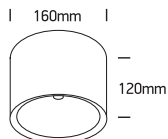

INSTALLATION MANUAL

67380, 67380A

ecolight

**80
CRI**

Complete with driver

67380: 230V | 10W | IP54 | Aluminium
67380A: 100-240V | 25W | IP54 | Die cast

one
L I G H T

Warnings: