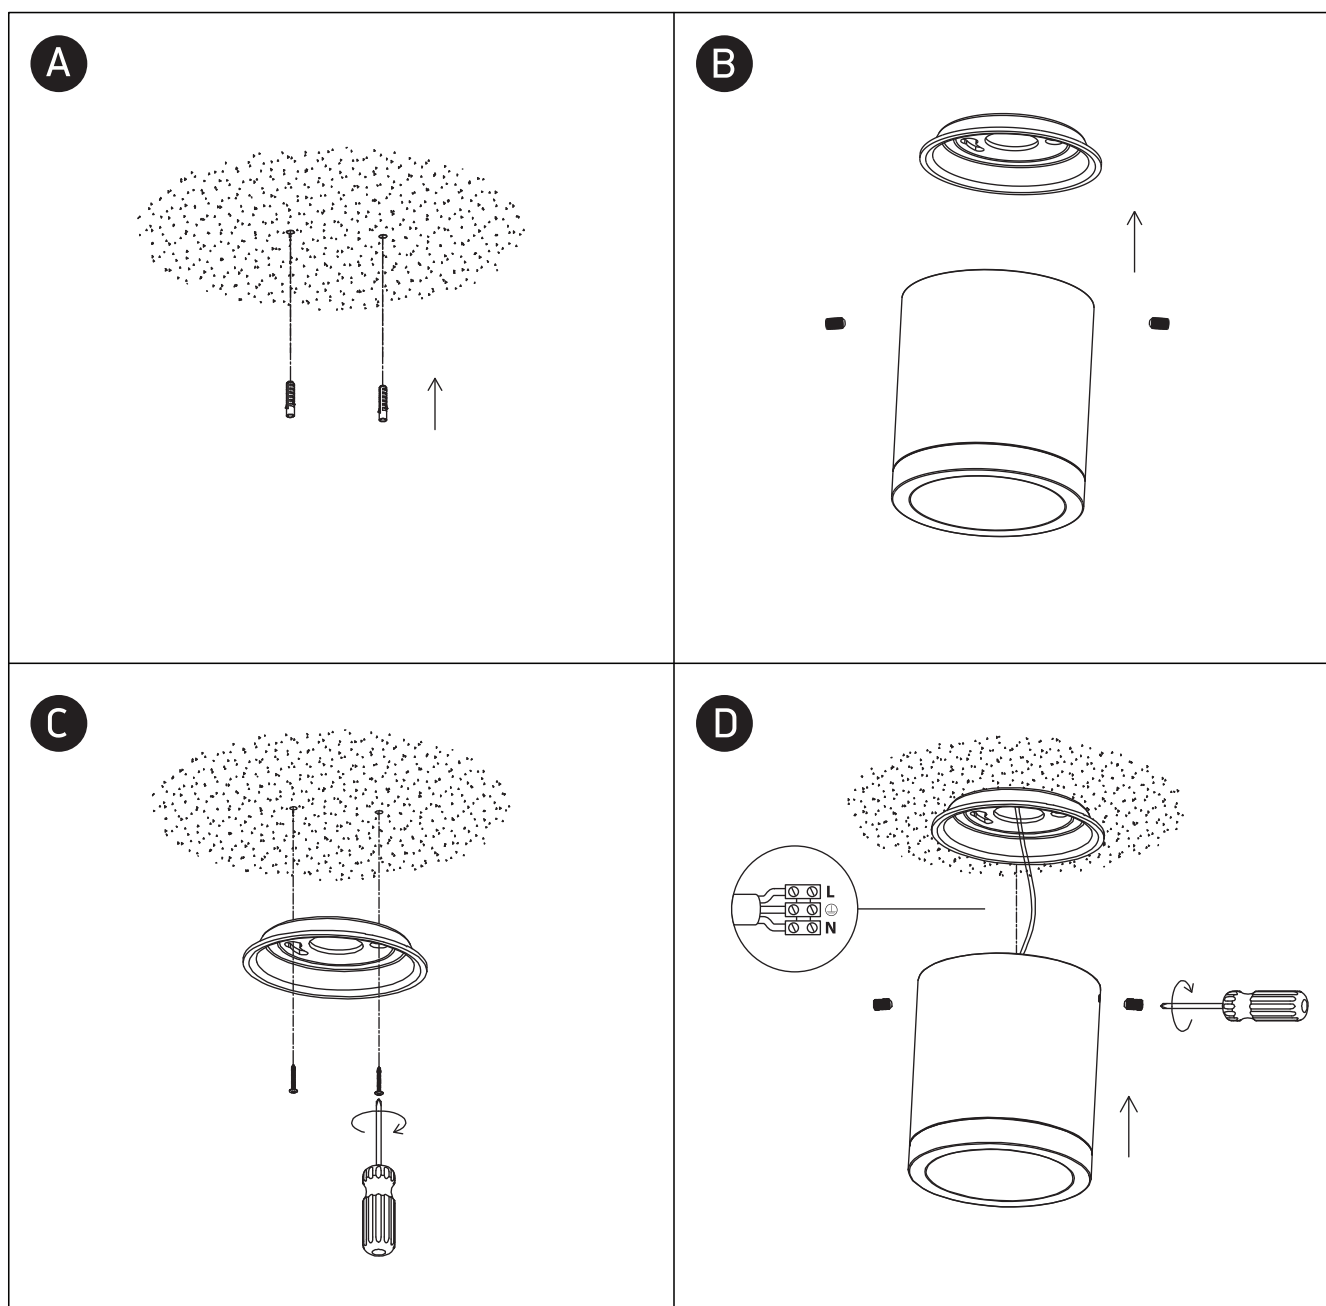

INSTALLATION MANUAL

67380, 67380A

ecolight

**80
CRI**

Complete with driver

67380: 230V | 10W | IP54 | Aluminium
67380A: 100-240V | 25W | IP54 | Die cast

one
L I G H T

Warnings: