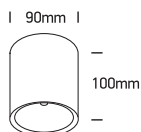

INSTALLATION MANUAL

67380, 67380A

ecolight

**80
CRI**

Complete with driver

67380: 230V | 10W | IP54 | Aluminium
67380A: 100-240V | 25W | IP54 | Die cast

one
L I G H T

Warnings: