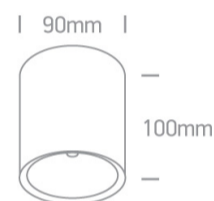

## 67380/W/W

10W COB LED cylinder, IP54, suitable for indoor and outdoor installation.

Complete with non-dimmable LED driver.

Complies with standard EN60598-1 and any other specific standards.

### Dimensions

White

Material

Aluminium

Shape

Circular

Height

100mm

Diameter	90mm
Surface Ceiling	Yes
Indoor	Yes
Outdoor	Yes