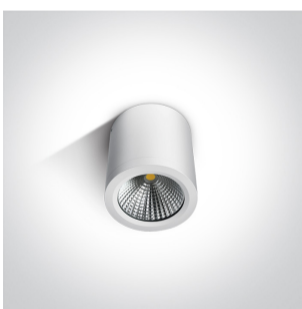

Gallery

Physical Specification

Item Group

13 Wall & Ceiling LED

Family

COB Outdoor Ceiling Cylinders

Order Code

67380/W/W

Colour

White

Material

Aluminium

Shape

Circular

Height

100mm