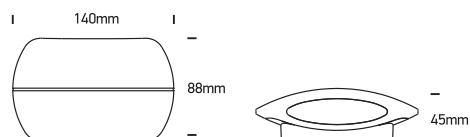

INSTALLATION MANUAL

67378, 67378A

ecolight

80
CRI

Complete with driver.

67378: 230V | SMD 5630 | 2x3W | IP54 | Die cast

67378A: 230V | SMD 2835 | 2x6W | IP54 | Die cast

one
LIGHT