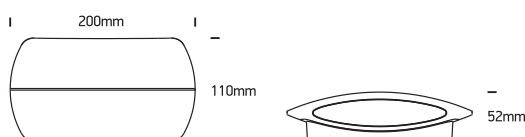

INSTALLATION MANUAL

67378, 67378A

ecolight

80
CRI

Complete with driver.

67378: 230V | SMD 5630 | 2x3W | IP54 | Die cast

67378A: 230V | SMD 2835 | 2x6W | IP54 | Die cast

one
LIGHT