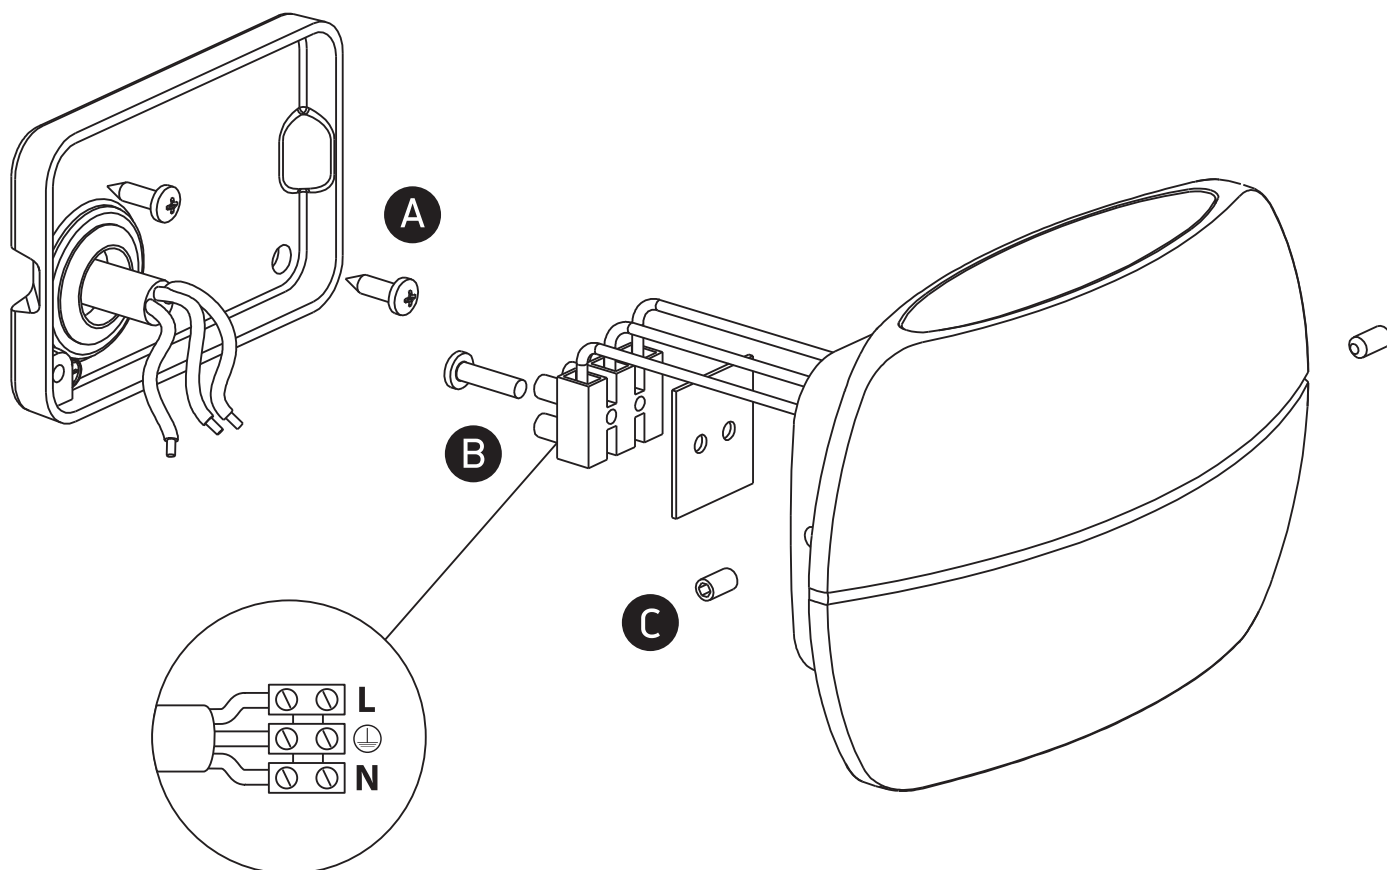

INSTALLATION MANUAL

67378, 67378A

ecolight

80
CRI

Complete with driver.

67378: 230V | SMD 5630 | 2x3W | IP54 | Die cast

67378A: 230V | SMD 2835 | 2x6W | IP54 | Die cast

one
LIGHT