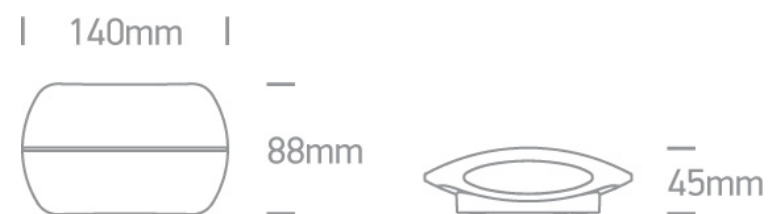

13 Wall & Ceiling LED>Outdoor Slim Oval Range Up & down beam

67378/W/W

2x3W LED wall light, IP54, ideal for both indoor and outdoor installation.

Supplied with non-dimmable LED driver.

Complies with standard EN60598-1 and any other specific standards.

Downloads

Dimensions

Physical Specification

Item Group	13 Wall & Ceiling LED
Family	Outdoor Slim Oval Range Up & down beam
Order Code	67378/W/W
Colour	White
Material	Die Cast
Shape	Rectangular
Length	140mm
Width	88mm
Height	45mm
Surface Wall	Yes
Indoor	Yes
Outdoor	Yes

Illumination Data

Colour Temperature	3000K
Lumen Output	2x210lm
Light Efficiency	70lm/W
CRI	80
Illumination Diagram	

Packing Info

Box Length	9,5cm
Box Width	5,2cm
Box Height	15cm
Box Weight	0.429kg
Pcs/Carton	24
Barcode	5291889043669
HS Code	9405409900