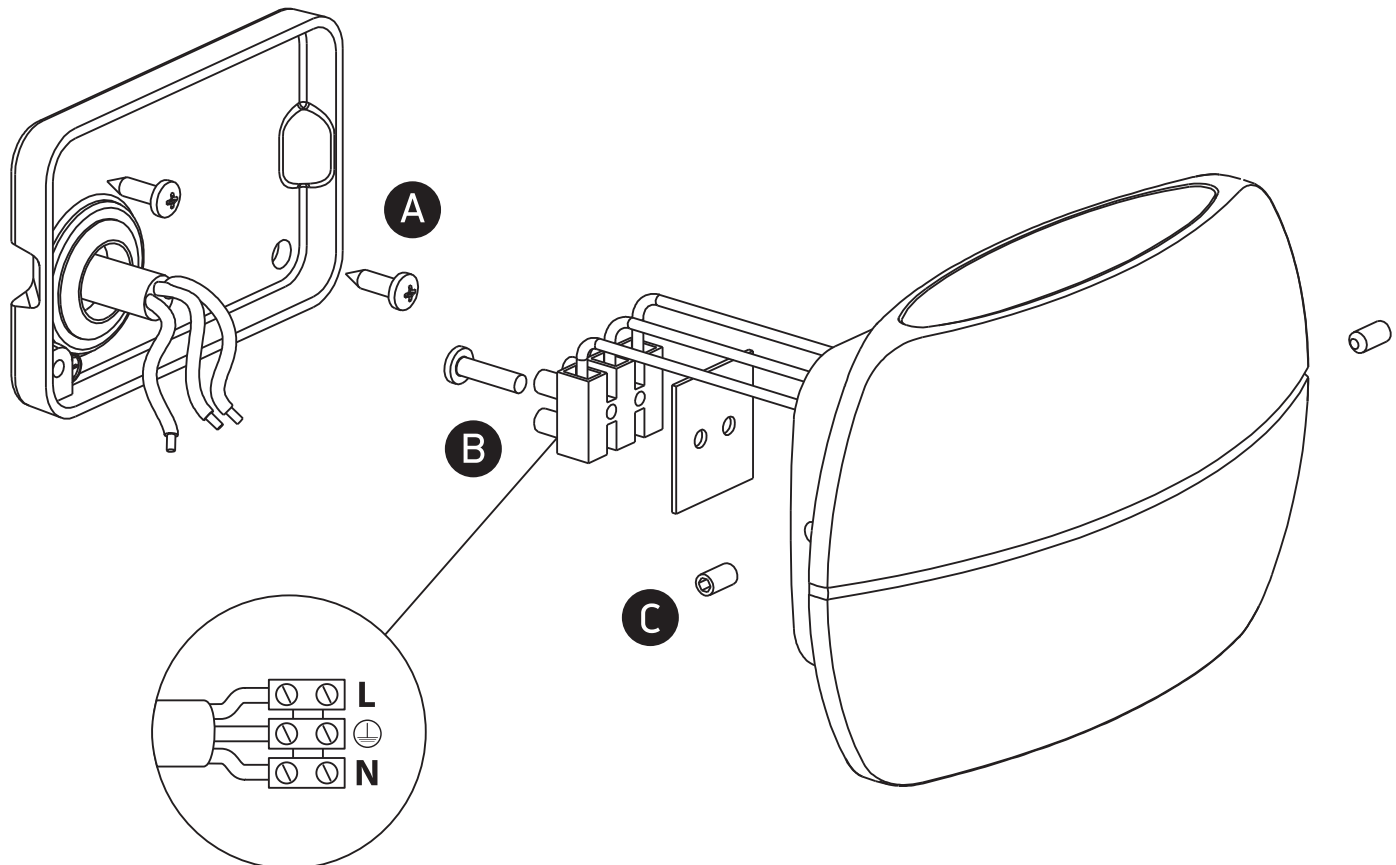

INSTALLATION MANUAL

67378, 67378A

ecolight

80
CRI

Complete with driver.

67378: 230V | SMD 5630 | 2x3W | IP54 | Die cast

67378A: 230V | SMD 2835 | 2x6W | IP54 | Die cast

Warnings: