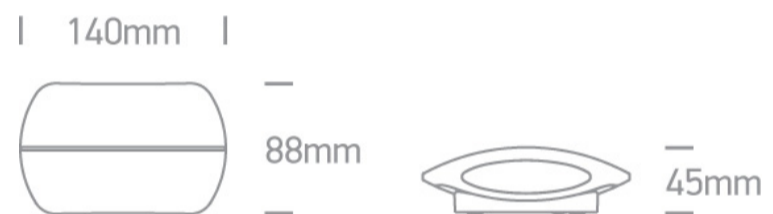

13 Wall &amp; Ceiling LED&gt;Outdoor Slim Oval Range Up &amp; down beam

**67378/AN/W**

2x3W LED wall light, IP54, ideal for both indoor and outdoor installation.

Supplied with non-dimmable LED driver.

Complies with standard EN60598-1 and any other specific standards.

## Dimensions

## Physical Specification

Item Group	13 Wall & Ceiling LED
Family	Outdoor Slim Oval Range Up & down beam
Order Code	67378/AN/W
Colour	Anthracite
Material	Die Cast
Shape	Rectangular
Length	140mm
Width	88mm
Height	45mm
Surface Wall	Yes
Indoor	Yes
Outdoor	Yes

### Packing Info

Box Length	9,5cm
Box Width	5,2cm
Box Height	15cm
Box Weight	0.429kg
Pcs/Carton	24
Barcode	5291889043676
HS Code	9405409900

Certification & Warranty

Warranty

2 Years

Weee Directive

Yes

switch to  
**one light!**