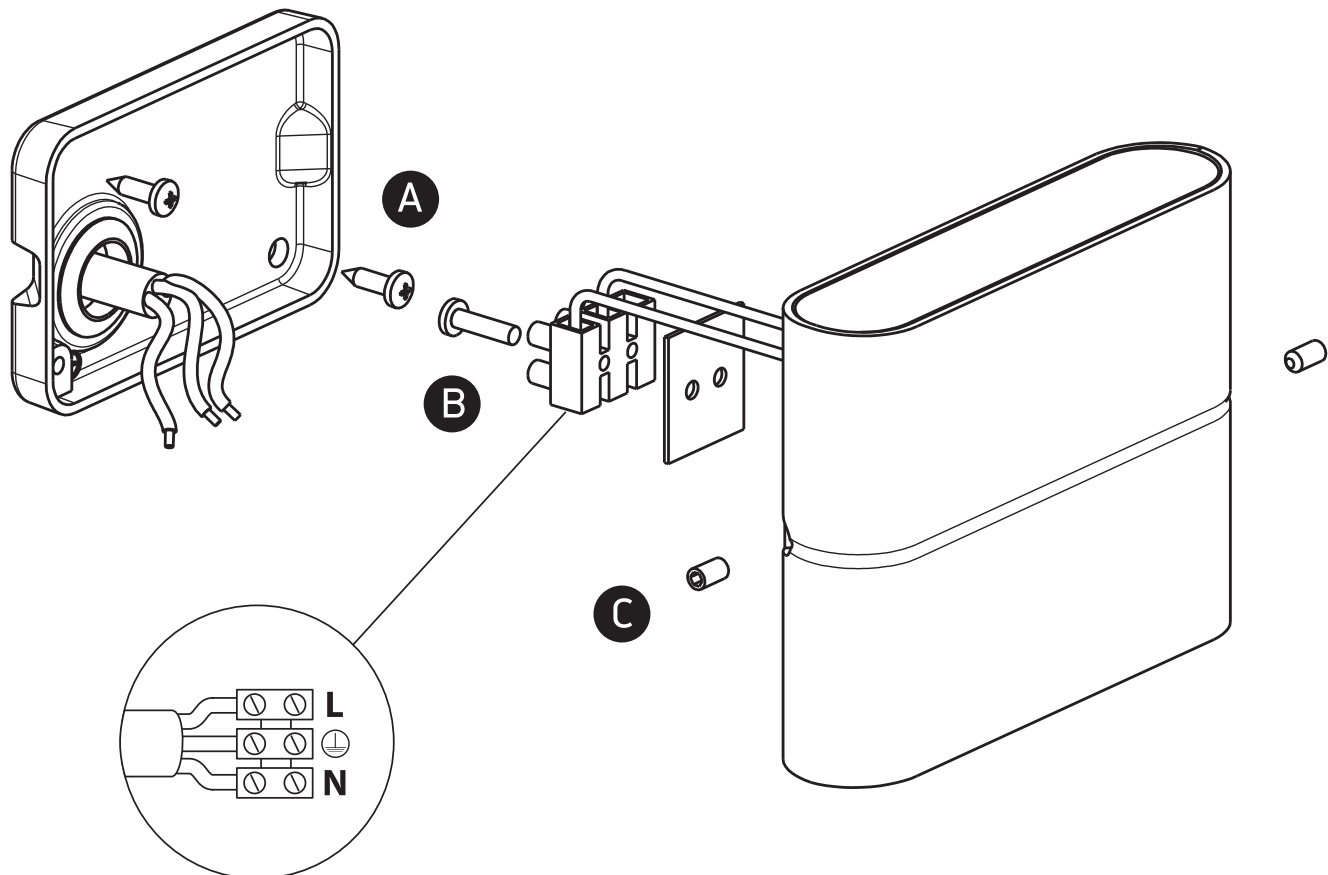

INSTALLATION MANUAL

67376, 67376A

ecolight

80
CRI

CE

Complete with driver.

67376: 230V | 2x3W | IP54 | Die cast

67376A: 230V | 2x6W | IP54 | Die cast

one
LIGHT

Warnings:

1. Make sure that the product is installed properly before connecting to electricity.
2. Do not cover the fitting.
3. Maintenance and installation should only be carried out by a professional electrician.