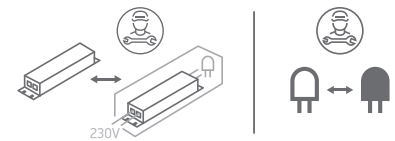

INSTALLATION MANUAL

67376, 67376A

ecolight

80
CRI

CE

Complete with driver.

67376: 230V | 2x3W | IP54 | Die cast

67376A: 230V | 2x6W | IP54 | Die cast

one
LIGHT

Warnings:

1. Make sure that the product is installed properly before connecting to electricity.
2. Do not cover the fitting.
3. Maintenance and installation should only be carried out by a professional electrician.