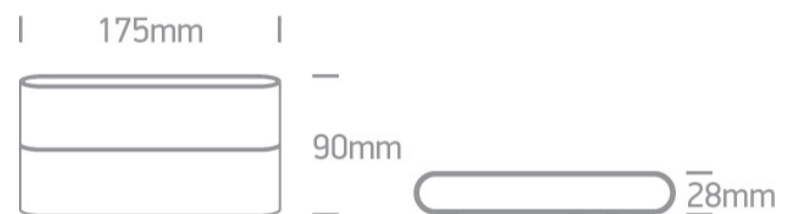

13 Wall &amp; Ceiling LED&gt;Outdoor Slim Range Up &amp; down beam

**67376A/W/W**

2x6W, IP54, SMD 2835, Outdoor Slim Range Up &amp; down beam.

Complies with standard EN60598-1 and any other specific standards.

## Dimensions

## Physical Specification

Item Group	13 Wall & Ceiling LED
Family	Outdoor Slim Range Up & down beam
Order Code	67376A/W/W
Colour	White
Material	Die Cast
Shape	Rectangular
Length	175mm
Width	90mm
Height	28mm
Surface Wall	Yes
Indoor	Yes
Outdoor	Yes

#### Illumination Data

Colour Temperature	3000K
Lumen Output	2x420lm
Light Efficiency	70lm/W
CRI	80
Illumination Diagram	