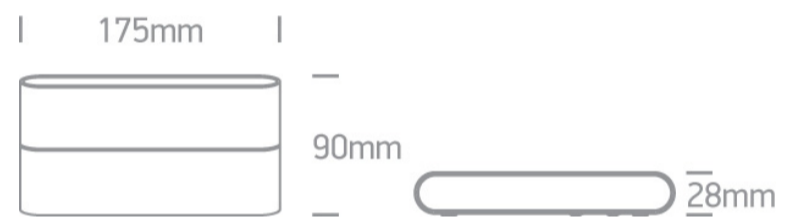

13 Wall & Ceiling LED>Outdoor Slim Range Up & down beam

67376A/AN/W

2x6W, IP54, SMD 2835, Outdoor Slim Range Up & down beam.

Complies with standard EN60598-1 and any other specific standards.

Downloads

Dimensions

Physical Specification

Item Group	13 Wall & Ceiling LED
Family	Outdoor Slim Range Up & down beam
Order Code	67376A/AN/W
Colour	Anthracite
Material	Die Cast
Shape	Rectangular
Length	175mm
Width	90mm
Height	28mm
Surface Wall	Yes
Indoor	Yes
Outdoor	Yes

Illumination Data

Colour Temperature	3000K
Lumen Output	2x420lm
Light Efficiency	70lm/W
CRI	80
Illumination Diagram	

Packing Info

Box Weight	0.625kg
Pcs/Carton	12
Barcode	5291889043652
HS Code	9405409900