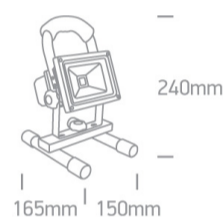

Complies with standard EN60598-1 and any other specific standards.

Downloads

Dimensions

Physical Specification

Item Group	21 Industrial & Floodlights
Family	The Rechargeable LED Floodlights Die cast
Order Code	7028AR/G/C
Colour	Grey
Material	Die Cast
Shape	Rectangular
Length	240mm
Width	150mm
Height	165mm
Surface Floor/Ground	Yes
Indoor	Yes
Outdoor	Yes

Colour Temperature
Lumen Output
Light Efficiency
CRI
Beam Angle
Illumination Diagram

4000K
700lm
70lm/W
75
120°

Packing Info

Box Length
Box Width
Box Height
Box Weight
Pcs/Carton
Barcode
HS Code

15,5cm
12cm
21,5cm
1,2Kg
12
5291889038450
9405409900