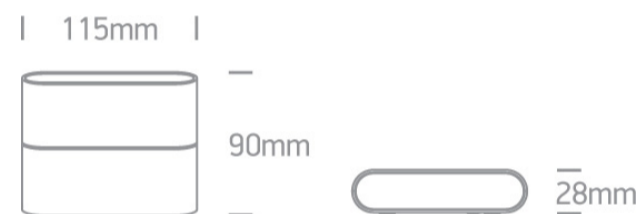

13 Wall & Ceiling LED>Outdoor Slim Range Up & down beam

67376/W/W

2x3W, IP54, SMD 2835, Outdoor Slim Range Up & down beam.

Complies with standard EN60598-1 and any other specific standards.

Downloads

Dimensions

Physical Specification

Item Group	13 Wall & Ceiling LED
Family	Outdoor Slim Range Up & down beam
Order Code	67376/W/W
Colour	White
Material	Die Cast
Shape	Rectangular
Length	115mm
Width	90mm
Height	28mm
Surface Wall	Yes
Indoor	Yes
Outdoor	Yes

Illumination Data

Colour Temperature	3000K
Lumen Output	2x210lm
Light Efficiency	70lm/W
CRI	80
Illumination Diagram	

Packing Info

Box Length	9,5cm
Box Width	5,2cm
Box Height	15cm
Box Weight	0.425kg
Pcs/Carton	24
Barcode	5291889043621
HS Code	9405409900