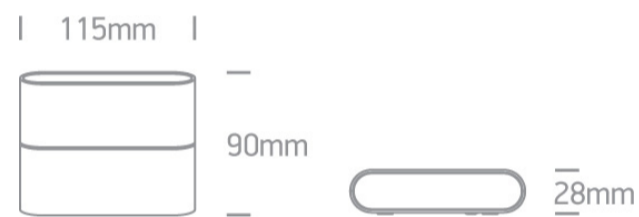

13 Wall & Ceiling LED>Outdoor Slim Range Up & down beam

67376/AN/W

2x3W, IP54, SMD 2835, Outdoor Slim Range Up & down beam.

Complies with standard EN60598-1 and any other specific standards.

Downloads

Dimensions

Physical Specification

Item Group	13 Wall & Ceiling LED
Family	Outdoor Slim Range Up & down beam
Order Code	67376/AN/W
Colour	Anthracite
Material	Die Cast
Shape	Rectangular
Length	115mm
Width	90mm
Height	28mm
Surface Wall	Yes
Indoor	Yes
Outdoor	Yes

Illumination Data

Colour Temperature	3000K
Lumen Output	2x210lm
Light Efficiency	70lm/W
CRI	80
Illumination Diagram	

Packing Info

Box Length	9,5cm
Box Width	5,2cm
Box Height	15cm
Box Weight	0.425kg
Pcs/Carton	24
Barcode	5291889043638
HS Code	9405409900